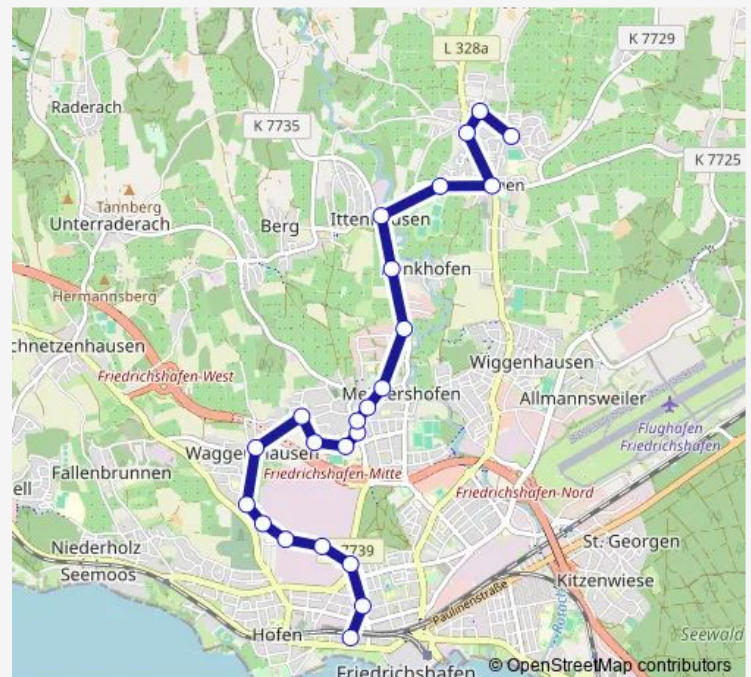

Friedrichshafen Dorfwiesenstr

Friedrichshafen Gagstraße

Friedrichshafen Müllerstraße

FN Albert-Maier-Straße

Friedrichshafen Bunkhofen

Ittenhausen (FN), Rotachstr.

FN Ailingen, Rotachhalle

FN Ailingen, Rathaus

### Route schedule

Friedrichsh. Stadtbahnhof — FN Ailingen, Haldenweg

Monday 06:10-20:10

Tuesday 06:10-20:10

Wednesday 06:10-20:10

Thursday 06:10-20:10

Friday 06:10-20:10

Saturday —

### Route info

Direction: Friedrichsh. Stadtbahnhof

Stops: 23

Trip Duration: 0 hour 28 min

FN Ailingen, Tobelstraße

FN Ailingen, Haldenweg