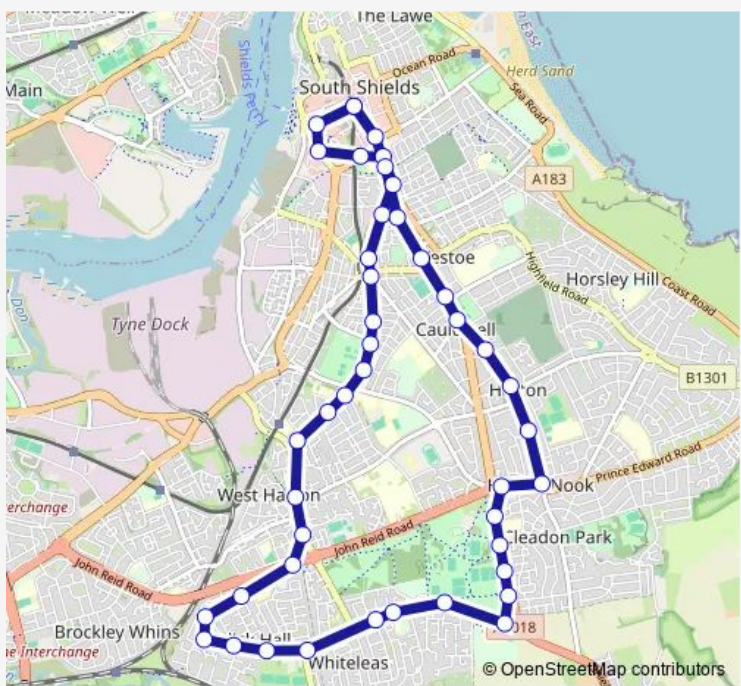

Bus 3 South Shields Town Centre - Biddick Hall Estate

[Go to website](#)

Direction
 Interchange — Interchange
 44 stops
[Open route schedule](#)

- Interchange
- Coronation Street
- Station Road-Industrial Estate
- Crossgate
- Westoe Road
- Westoe Road-Hyde Street
- Chichester Road-John Clay Street
- Chichester Road
- Stanhope Parade
- Stanhope Road-Alverthorpe Street
- Stanhope Road-Wantage Street
- Stanhope Road - Lismore Avenue
- Stanhope Road - Ashley Road
- Stanhope Rd-Talbot Road
- Stanhope Road-Boldon Lane
- Boldon Lane - Harton Lane
- Boldon Lane
- John Reid Road-Whiteleas Way
- Sheridan Road - Chesterton Rd
- Sheridan Road-Kingsley Avenue
- Galsworthy Road-Sheridan Road

Route schedule
 Interchange — Interchange

Monday	05:05-22:41
Tuesday	05:05-22:41
Wednesday	05:05-22:41
Thursday	05:05-22:41
Friday	05:05-22:41
Saturday	07:10-22:41
Sunday	10:41-22:41

Route info
 Direction: Interchange
 Stops: 44
 Trip Duration: 0 hour 40 min

3 — South Shields Town Centre - Biddick Hall Estate **BusMaps**

Galsworthy Road-Bunyan Avenue
Galsworthy Road-Chesterton Road
Galsworthy Road-Benton Road
Nevinson Avenue-Gainsborough Avenue
Nevinson Avenue - Moreland Road
Nevinson Avenue-Tarragon Way
South Shields Community School
Ridgeway
King George Road-Elm Avenue
King George Road-Park Avenue
King George Road-Cleadon Park
Prince Edward Road-King George Road
Sunderland Road
Sunderland Road - North Avenue
Sunderland Road-Marsden Road
Sunderland Road-Holmfield Avenue
Sunderland Road-Morpeth Avenue
Sunderland Road-Grosvenor Mews
Imeary Street - Dean Road
Imeary Street-Chichester Road
Westoe Road - Erskine Road
Fowler Street - Town Hall
Interchange