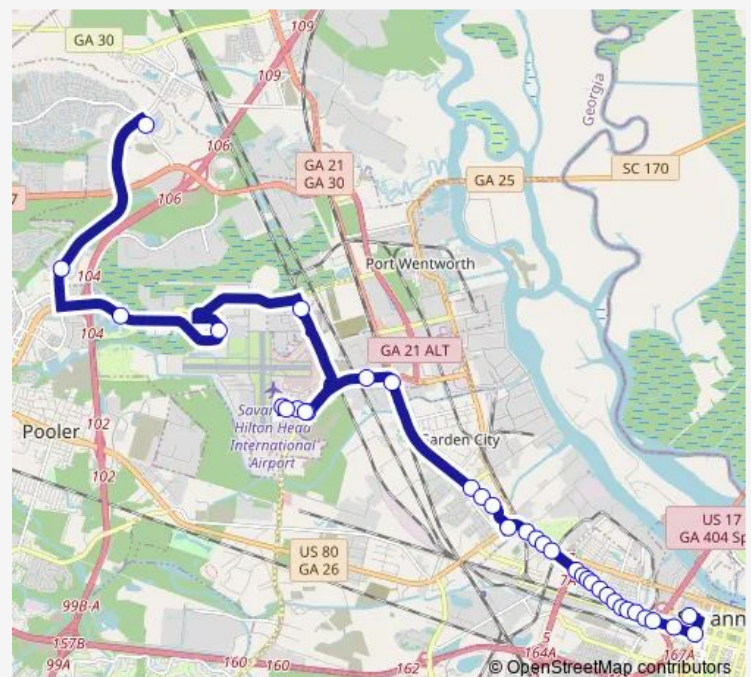

HWY 307 & Commerce Eb

HWY 21 & Carey Hilliards Sb

Augusta & Brampton

HWY 21 & Minis Sb

HWY 21 & OAK Eb

HWY 80 & Budreau Eb

W BAY & Coach Turner Eb

W BAY & Albion Eb

W BAY & Fair Eb

W BAY & Lissner Eb

Augusta & Lily Eb

Route schedule

Benton & Highlands — JMR Transit Center

Monday 05:50-19:50

Tuesday 05:50-19:50

Wednesday 05:50-19:50

Thursday 05:50-19:50

Friday 05:50-19:50

Saturday 05:50-19:50

Sunday 10:50-17:50

Route info

Direction: Benton & Highlands

Stops: 35

Trip Duration: 1 hour 0 min

Augusta & Newell Eb

Augusta & E Lathrop Eb

Louisville & Stiles Eb

Louisville & Rothwell Eb

Louisville & W Boundary Eb

MLK & Liberty Nb

JMR Transit Center

Direction