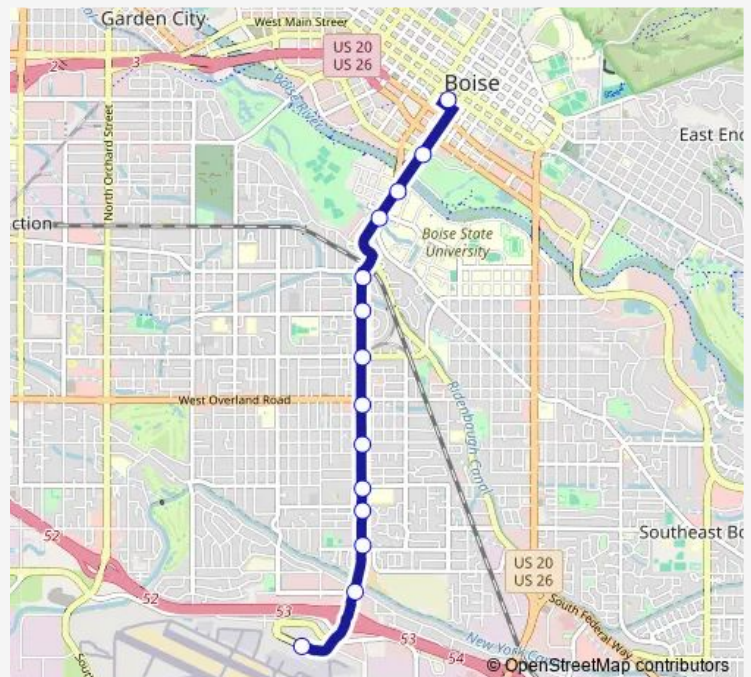

S Vista Ave & W Grover Ct Nec

S Capitol Blvd & W University Dr Sec

S Capitol Blvd & W Cesar Chavez Ln Sec

S Capitol Blvd & W River St Nec

Main Street Station - Lower Deck

Route schedule

Boise Airport — Main Street Station - Lower Deck

Monday 05:40-21:10

Tuesday 05:40-21:10

Wednesday 05:40-21:10

Thursday 05:40-21:10

Friday 05:40-21:10

Saturday 07:10-20:40

Sunday —

Route info

Direction: Boise Airport

Stops: 14

Trip Duration: 0 hour 16 min

3 — Vista

Direction

Main Street Station - Lower Deck — Boise Airport

16 stops

[Open route schedule](#)

Main Street Station - Lower Deck

S 9th & W Myrtle St Nwc

S 9th St & W River St Swc

S 9th St & W Royal Blvd Nwc

S Capitol Blvd & W Ann Morrison Park Dr Nwm

S Vista Ave & W Grover Ct Nwc

S Vista Ave & W Cassia St Nwc