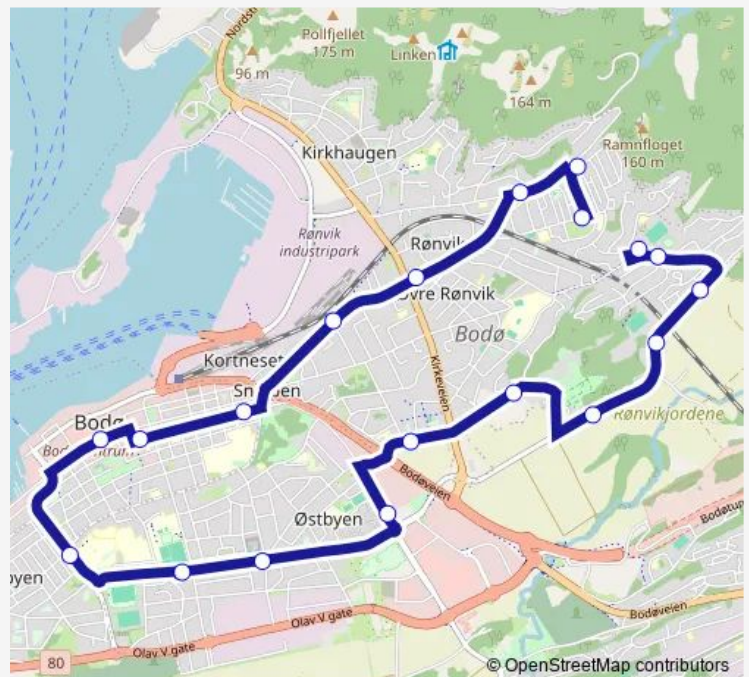

Route schedule

Stordalen — Vollen sykehjem

Monday 06:30-23:00

Tuesday 06:30-23:00

Wednesday 06:30-23:00

Thursday 06:30-23:00

Friday 06:30-23:00

Saturday 07:00-23:00

Sunday —

Route info

Direction: Stordalen

Stops: 18

Trip Duration: 0 hour 23 min

■ 3 — Vollen - Bodø sentrum - Stordalen

Direction

Vollen sykehjem — Stordalen

19 stops

[Open route schedule](#)

Vollen sykehjem

Ramnfloget

Solliveien

Flatvoll Rønvikveien

Solvoll

Nordlandssykehuset

Tuesday 06:23-23:23

Wednesday 06:23-23:23

Thursday 06:23-23:23

Friday 06:23-23:23

Saturday 07:23-23:23

Sunday —

Route info

Direction: Vollen sykehjem