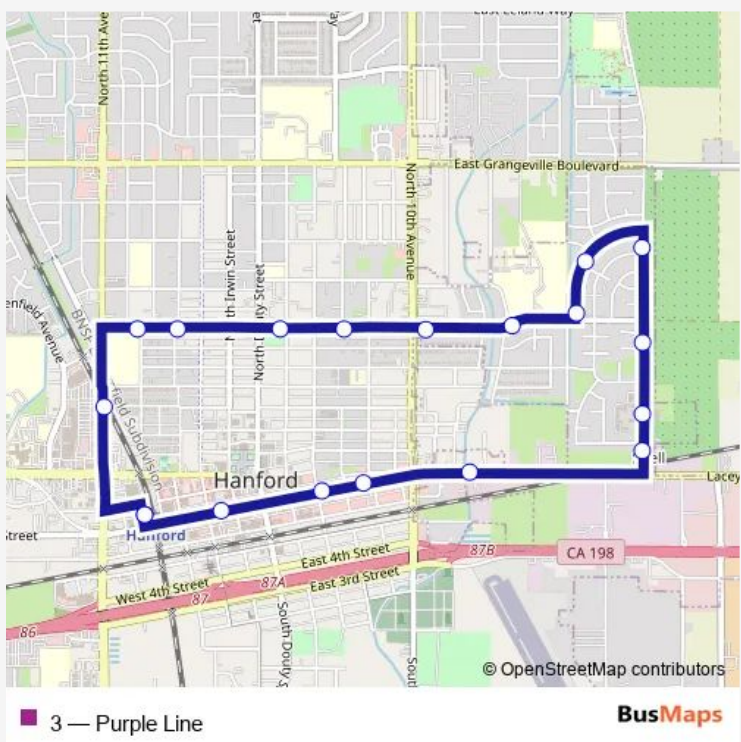

## Bus 3 Purple Line

[Go to website](#)

**Direction**  
 Kart Transfer Center — Kart Transfer Center  
 19 stops  
[Open route schedule](#)

- Kart Transfer Center
- 11th @ Railroad Tracks
- Florinda @ Woodrow Wilson School
- Florinda & Kaweah
- Florinda & Harris
- Florinda & Green
- Florinda & 10th
- Florinda & Whitney Drive
- Lassen Drive & Florinda
- Lassen Drive & Fernot Way
- 9 1/4 @ King Garden Apartments
- 9 1/4 & Elm
- 9 1/4 @ View Road Apartments
- 9 1/4 & Hawthorn
- Lacey @ Smart & Final
- 7th @ United Market
- 7th & Brown
- 7th & Redington
- Kart Transfer Center

Route schedule  
 Kart Transfer Center — Kart Transfer Center

Monday	06:30-19:30
Tuesday	06:30-19:30
Wednesday	06:30-19:30
Thursday	06:30-19:30
Friday	06:30-19:30
Saturday	09:30-16:30
Sunday	—

Route info  
 Direction: Kart Transfer Center  
 Stops: 19  
 Trip Duration: 0 hour 30 min

The schedule is provided in the local timezone. Times with "(+1)" indicate departures on the next day.

PDF file created on 2025-02-26

2024 BusMaps.com - All Rights Reserved