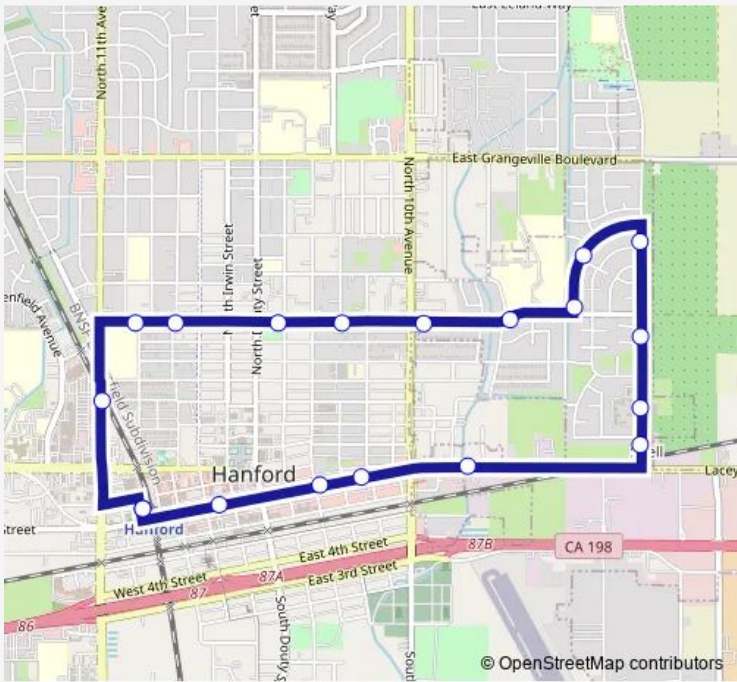

Bus 3 Purple Line

[Go to website](#)

Direction
 Kart Transfer Center — Kart Transfer Center
 19 stops
[Open route schedule](#)

- Kart Transfer Center
- 11th @ Railroad Tracks
- Florinda @ Woodrow Wilson School
- Florinda & Kaweah
- Florinda & Harris
- Florinda & Green
- Florinda & 10th
- Florinda & Whitney Drive
- Lassen Drive & Florinda
- Lassen Drive & Fernot Way
- 9 1/4 @ King Garden Apartments
- 9 1/4 & Elm
- 9 1/4 @ View Road Apartments
- 9 1/4 & Hawthorn
- Lacey @ Smart & Final
- 7th @ United Market
- 7th & Brown
- 7th & Redington
- Kart Transfer Center

Route schedule
 Kart Transfer Center — Kart Transfer Center

Monday	06:30-19:30
Tuesday	06:30-19:30
Wednesday	06:30-19:30
Thursday	06:30-19:30
Friday	06:30-19:30
Saturday	09:30-16:30
Sunday	—

Route info
 Direction: Kart Transfer Center
 Stops: 19
 Trip Duration: 0 hour 30 min

3 — Purple Line BusMaps

3 Bus time schedules and route maps are available in an offline PDF at busmaps.com. Use the busmaps.com website to see live bus times, train schedule or subway schedule, and step-by-step directions for all public transit in Hanford