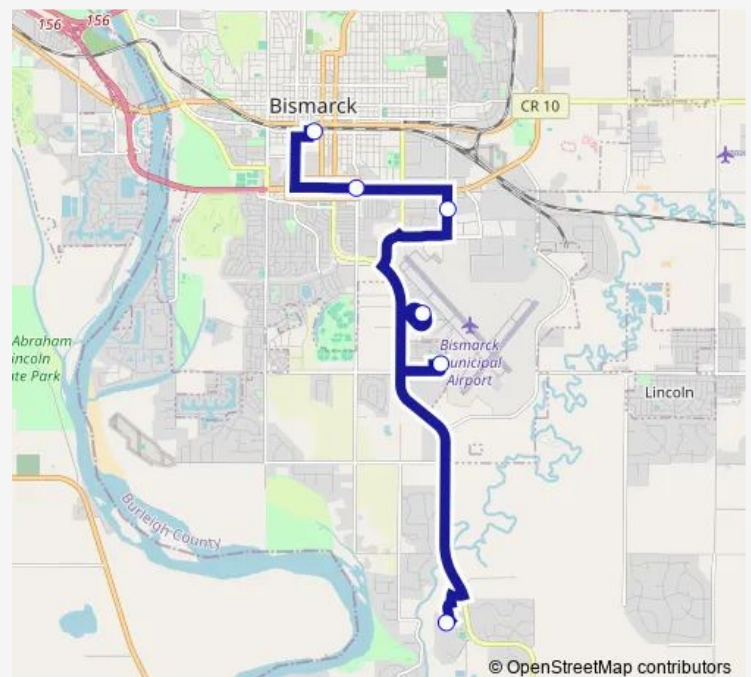

### Direction

University of Mary — Front Avenue

6 stops

[Open route schedule](#)

University of Mary

United Tribes Technical College

Bismarck Airport

South Walmart

### Route schedule

University of Mary — Front Avenue

Monday 07:30-18:30

Tuesday 07:30-18:30

Wednesday 07:30-18:30

Thursday 07:30-18:30

Friday 07:30-18:30

Saturday 08:30-18:30

### Route info

Direction: University of Mary

Stops: 6

Trip Duration: 0 hour 25 min

© OpenStreetMap contributors

**Direction**

Front Avenue — University of Mary

6 stops

[Open route schedule](#)

Front Avenue

Cashwise Foods (South)

Sanford South Clinic

Tatley Place

South 12th St and Burleigh Avenue

University of Mary