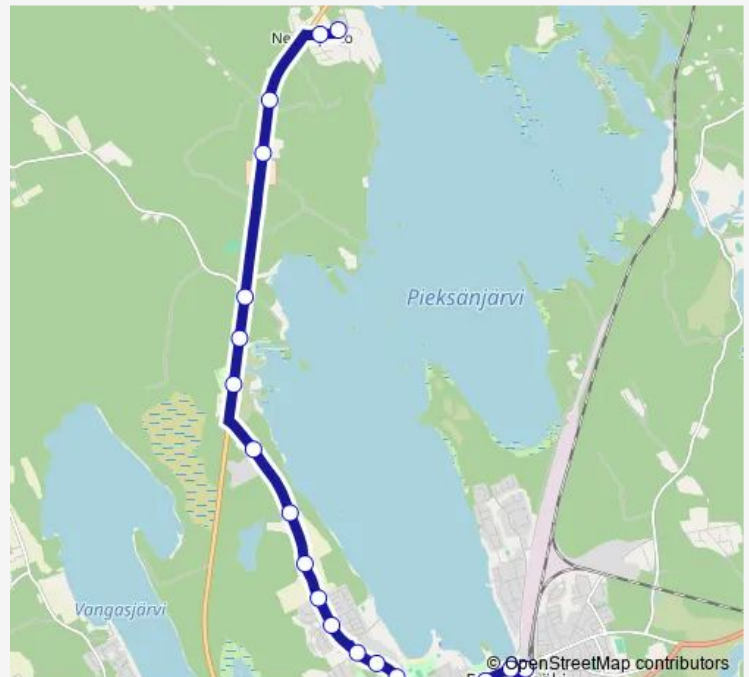

### Direction

undefined — undefined

0 stops

[Open route schedule](#)

### Route info

Direction:

Stops: 0

Trip Duration: — min

■ 3 — Pieksämäki matkakeskus - Vaalijala