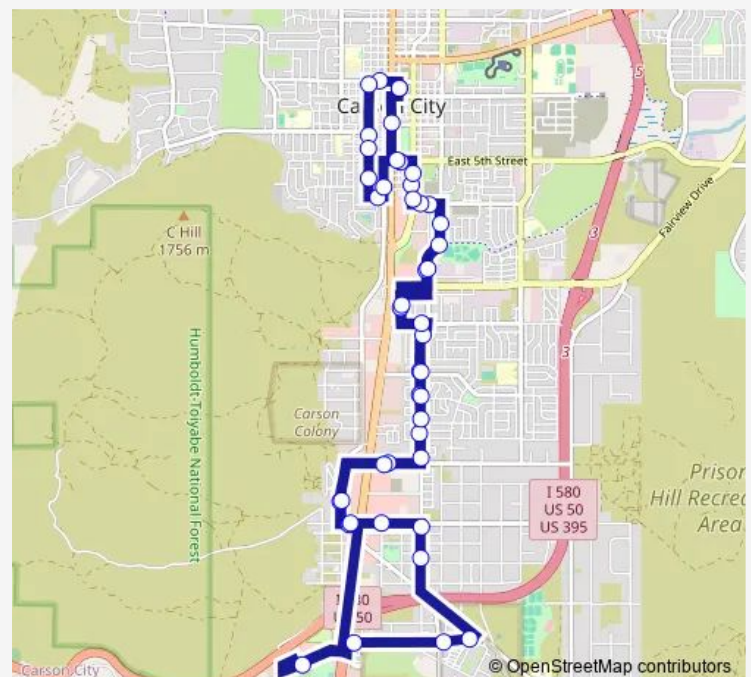

Koontz & U.S. 395/Seven Star Mobile Home Park

Curry @ Fandango Southbound

Clearview & U.S. 395/Save Mart - South (Eastbound)

Old Clear Creek/Fuji Park

Route schedule

Plaza & Washington - Downtown Transfer Plaza — Plaza & Washington - Downtown Transfer Plaza

Monday	06:30-18:30
Tuesday	06:30-18:30
Wednesday	06:30-18:30
Thursday	06:30-18:30
Friday	06:30-18:30
Saturday	08:30-15:30
Sunday	—

Route info

Direction: Plaza & Washington - Downtown Transfer Plaza

Stops: 45

Trip Duration: 0 hour 54 min

3 — Route 3 - South Carson Area

Clear Creek & U.S. 395

Clear Creek & Center

Clear Creek & Snyder/State of Nevada-Stewart Facility

Silver Sage & Appion

Silver Sage & Clearview

Clearview & Oak/Southgate Shopping Center

5th & Carson/State of Nevada General Assembly

Carson & Musser @ City Hall

Plaza & Washington - Downtown Transfer Plaza

3 Bus time schedules and route maps are available in an offline PDF at busmaps.com. Use the busmaps.com website to see live bus times, train schedule or subway schedule, and step-by-step directions for all public transit in Carson City