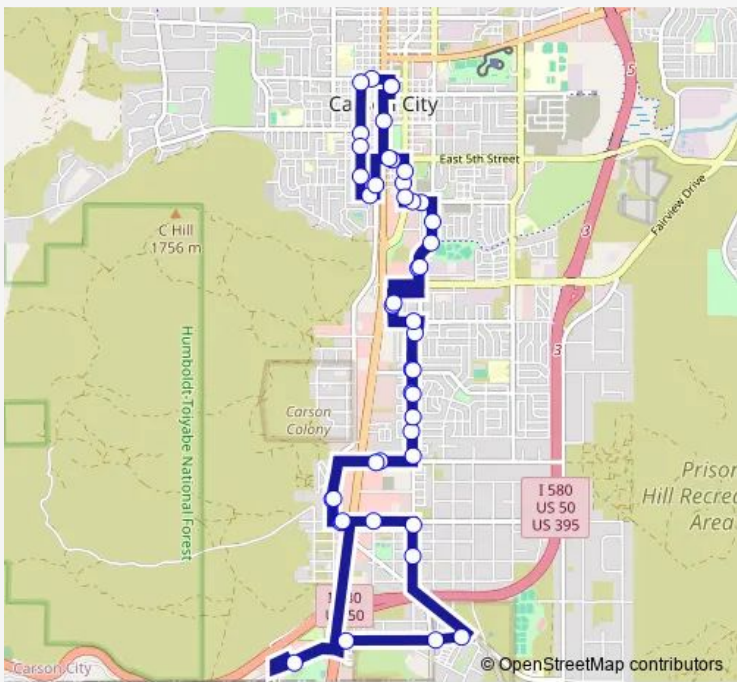

## Bus 3 Route 3 - South Carson Area

[Go to website](#)

**Direction**  
 Plaza & Washington - Downtown Transfer Plaza — Plaza & Washington - Downtown Transfer Plaza

45 stops

[Open route schedule](#)

- Plaza & Washington - Downtown Transfer Plaza
- Washington & Curry
- Division & Washington
- Division & King
- Division & 3rd Outbound
- Division & 7th
- 10th & Nevada
- Curry & 8th Outbound
- 5th & Plaza
- Stewart & 8th
- Little & Roop
- Roop & Fairview
- California & Industrial Park Southbound
- Silver Sage & Raven
- Silver Sage & Sonoma Southbound
- Silver Sage & Stafford Southbound
- Silver Sage & Vintage
- Koontz & U.S. 395/Seven Star Mobile Home Park
- Curry @ Fandango Southbound
- Clearview & U.S. 395/Save Mart - South (Eastbound)
- Old Clear Creek/Fuji Park

**Route schedule**  
 Plaza & Washington - Downtown Transfer Plaza — Plaza & Washington - Downtown Transfer Plaza

Monday	06:30-18:30
Tuesday	06:30-18:30
Wednesday	06:30-18:30
Thursday	06:30-18:30
Friday	06:30-18:30
Saturday	08:30-15:30
Sunday	—

**Route info**  
 Direction: Plaza & Washington - Downtown Transfer Plaza  
 Stops: 45  
 Trip Duration: 0 hour 54 min

3 — Route 3 - South Carson Area BusMaps

Clear Creek & U.S. 395

Clear Creek & Center

Clear Creek & Snyder/State of Nevada-Stewart Facility

Little & Stewart/Ndot

Stewart & Little

Stewart & 5th

5th & Carson/State of Nevada General Assembly

Carson & Musser @ City Hall

Plaza & Washington - Downtown Transfer Plaza

3 Bus time schedules and route maps are available in an offline PDF at [busmaps.com](https://busmaps.com). Use the [busmaps.com](https://busmaps.com) website to see live bus times, train schedule or subway schedule, and step-by-step directions for all public transit in Carson City