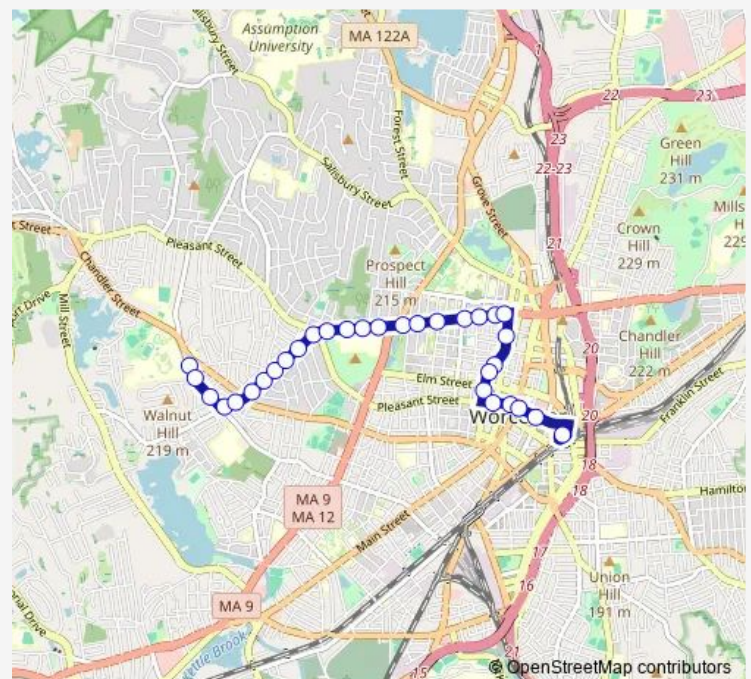

Thursday 05:23-20:43

Friday 05:23-20:43

Saturday 09:48-17:03

Sunday —

Route info

Direction: MAY ST + Wsu

Stops: 31

Trip Duration: 0 hour 17 min

3 — Worcester State University via Highland St.

Highland ST + Lancaster St

Lancaster ST + DIX St

Linden ST + William St

Linden ST + Cedar St

Linden St + 11 Linden St

Pleasant St + Chestnut St

Pleasant St + Main St

Front St + City Hall

Front St + Church St

Hub Center

Direction

Hub Center — MAY ST + Wsu

28 stops

[Open route schedule](#)

Hub Center

Sunday —

Route info

Direction: Hub Center

Stops: 28

Trip Duration: 0 hour 14 min

Chandler ST + Hadwen Rd

Chandler ST + May

MAY ST + Wsu