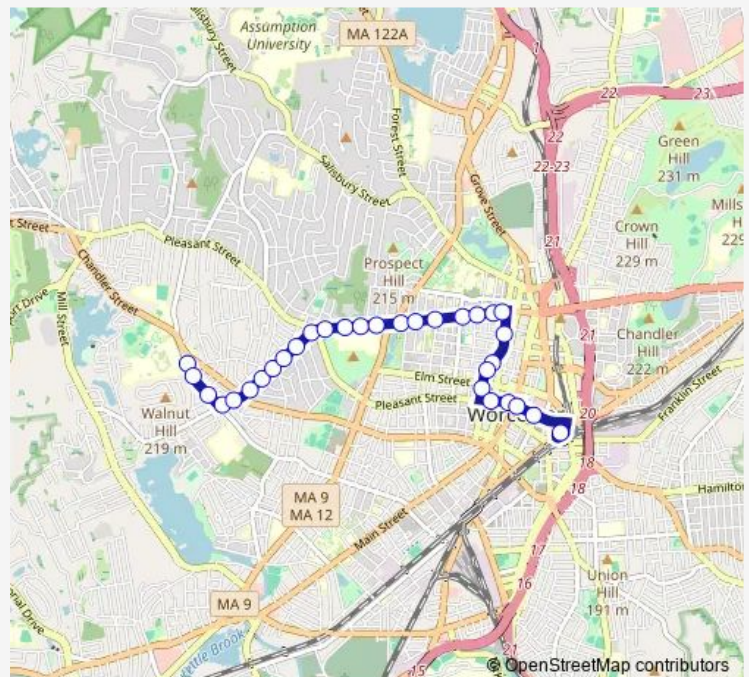

Thursday 05:23-20:43

Friday 05:23-20:43

Saturday 09:48-17:03

Sunday —

Route info

Direction: MAY ST + Wsu

Stops: 31

Route Duration: 0 hour 17 min

3 — Worcester State University via Highland St.

Highland ST + Lancaster St

Lancaster ST + DIX St

Linden ST + William St

Linden ST + Cedar St

Linden St + 11 Linden St

Pleasant St + Chestnut St

Pleasant St + Main St

Front St + City Hall

Front St + Church St

Hub Center

Direction

Hub Center — MAY ST + Wsu

28 stops

[Open route schedule](#)

Hub Center

Sunday —

Route info

Direction: Hub Center

Stops: 28

Trip Duration: 0 hour 14 min

Chandler ST + Hadwen Rd

Chandler ST + May

MAY ST + Wsu