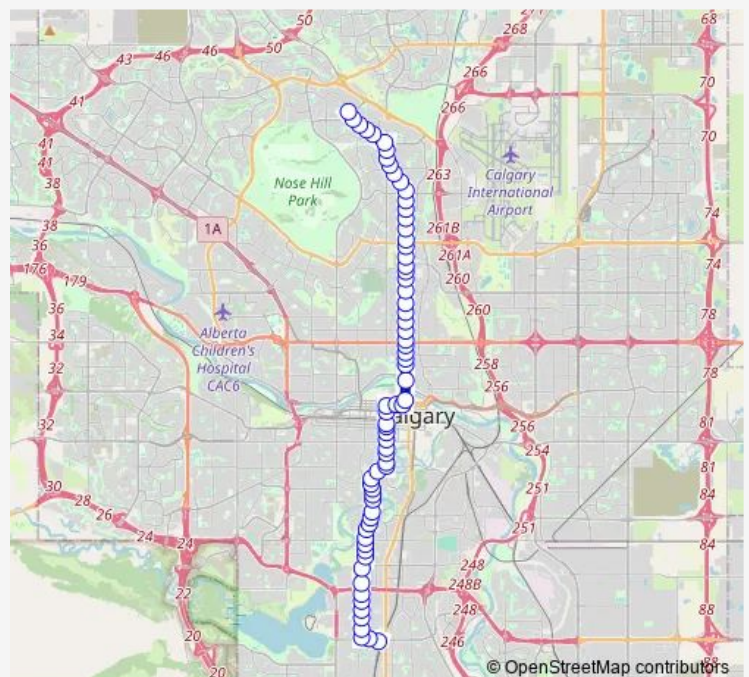

### Route schedule

NB @ Sandstone Terminal — Heritage LRT Station

Monday 04:20-00:49<sup>+1</sup>

Tuesday 04:20-00:49<sup>+1</sup>

Wednesday 04:20-00:49<sup>+1</sup>

Thursday 04:20-00:49<sup>+1</sup>

Friday 04:20-00:49<sup>+1</sup>

### Route info

Direction: NB @ Sandstone Terminal

Stops: 72

Trip Duration: 0 hour 55 min

■ 3 — Sandstone/Elbow Dr Sw

SB Centre ST N @ 36 AV N

SB Centre ST N @ 32 AV N

SB Centre ST N @ 28 AV N