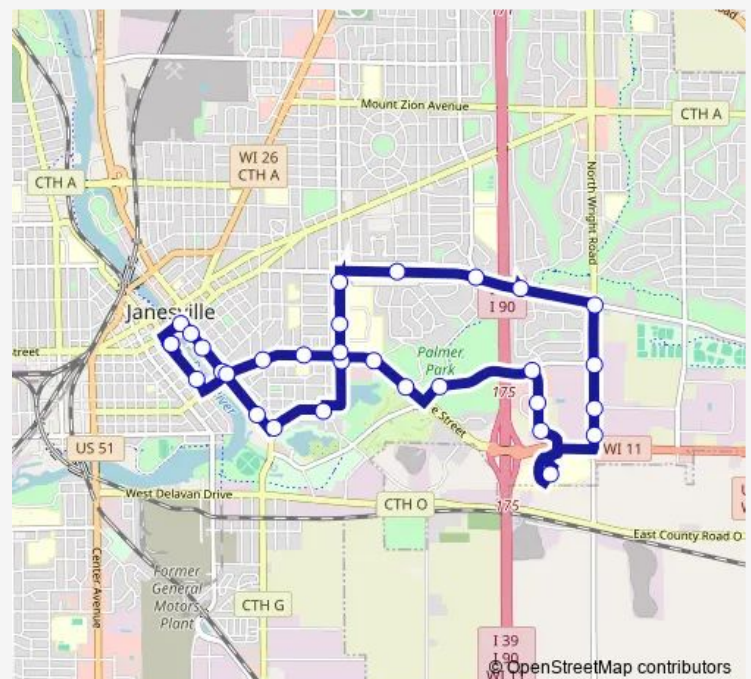

Bus 3 Wright Road

[Go to website](#)

Direction

Downtown Transfer Center — Downtown Transfer Center

31 stops

[Open route schedule](#)

Downtown Transfer Center

E Court / S Main

S Wright / Enterprise (Industrial Park)

S Wright / Palmer

S Wright / Ruger

Ruger / Greendale

Route schedule

Downtown Transfer Center — Downtown Transfer Center

Monday 06:15-18:15

Tuesday 06:15-18:15

Wednesday 06:15-18:15

Thursday 06:15-18:15

Friday 06:15-18:15

Saturday 08:45-18:15

Sunday —

Route info

Direction: Downtown Transfer Center

Stops: 31

Trip Duration: 0 hour 25 min

3 — Wright Road

Ruger / S Pontiac

Ruger / S Harmony

S Randall / St Lawrence

S Randall / Oakland (Craig Hs)

S Randall / E Racine (Craig Hs)

E Racine / S Ringold