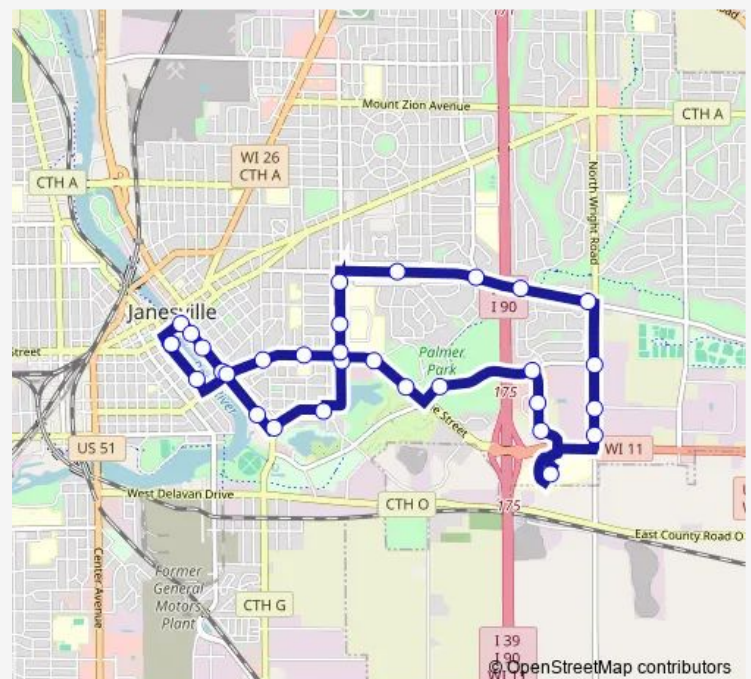

S Wright / Enterprise (Industrial Park)

S Wright / Palmer

Ruger / Royal

Ruger / Greendale

Route schedule

Downtown Transfer Center — Downtown Transfer Center

Monday 06:15-17:45

Tuesday 06:15-17:45

Wednesday 06:15-17:45

Thursday 06:15-17:45

Friday 06:15-17:45

Saturday 08:45-17:45

Sunday —

Route info

Direction: Downtown Transfer Center

Stops: 31

Trip Duration: 0 hour 25 min

3 — Wright Road

Ruger / S Pontiac

Ruger / S Harmony

S Randall / St Lawrence

S Randall / Oakland (Craig Hs)

S Randall / E Racine (Craig Hs)

E Racine / S Ringold

E Racine / S Garfield

E Racine / S Main

S River / Union

Downtown Transfer Center

3 Bus time schedules and route maps are available in an offline PDF at busmaps.com. Use the busmaps.com website to see live bus times, train schedule or subway schedule, and step-by-step directions for all public transit in Janesville