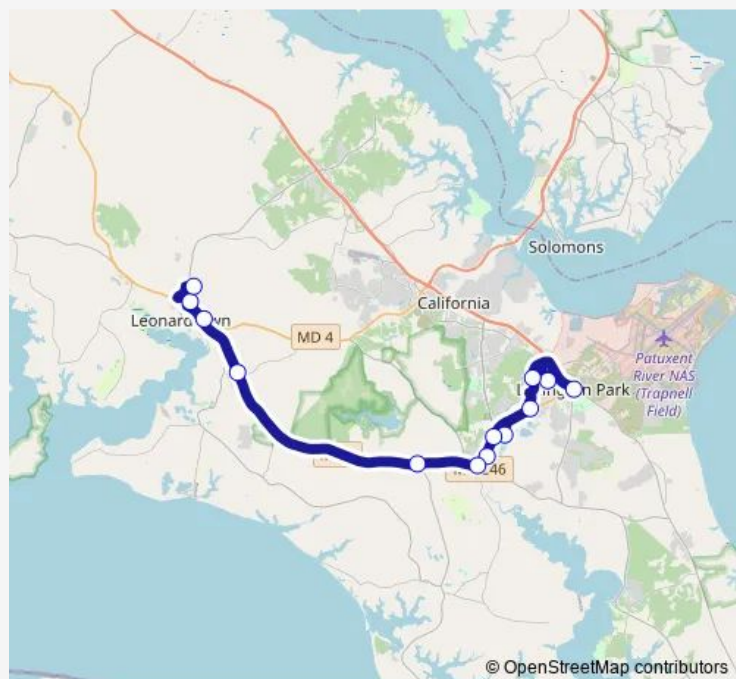

Friday 05:25-08:00

Saturday —

Sunday —

Route info

Direction: Government Center

Stops: 11

Trip Duration: 0 hour 46 min

© OpenStreetMap contributors

**Direction**

Government Center — Tulagi Place

14 stops

[Open route schedule](#)

Government Center

Med Star St. Mary's Hospital

Leonardtown Village and New Towne Village

Park Ave. and Washington St.

## Route info

Direction: Government Center

Stops: 14

Trip Duration: 0 hour 53 min

**Direction**

Tulagi Place — Government Center

13 stops

[Open route schedule](#)

## Route info

Direction: Tulagi Place

Stops: 13

Trip Duration: 0 hour 52 min

3 Bus time schedules and route maps are available in an offline PDF at [busmaps.com](http://busmaps.com). Use the [busmaps.com](http://busmaps.com) website to see live bus times, train schedule or subway schedule, and step-by-step directions for all public transit in Leonardtown