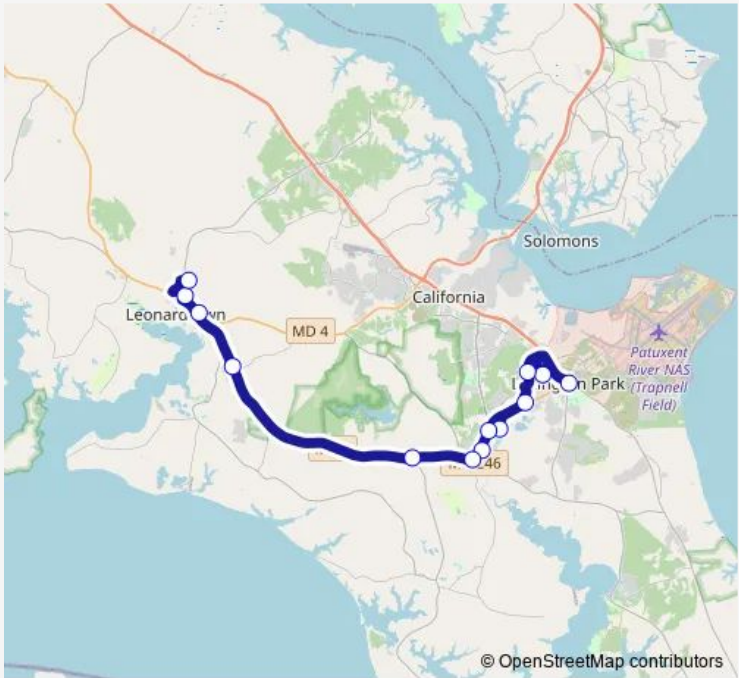

Bus 3 Lexington Park to Leonardtown via Great Mills

[Go to website](#)

Direction
 Government Center — Hermanville Road Area
 11 stops
[Open route schedule](#)

- Government Center
- MD 5 at Leonardtown H.S.
- Food Lion at Callaway Marketplace
- Great Mills Rd. at MD 5
- Great Mills Rd. at Great Mills H.S.
- Lexwood Dr. at Joe Baker Ct.
- Liberty St. at Pacific Dr.
- Lexington Park Active Adult Community
- Spring Valley Dr. at Valley Ct.
- Tulagi Place
- Hermanville Road Area

Direction

Government Center — Tulagi Place

14 stops

[Open route schedule](#)

Government Center

Med Star St. Mary's Hospital

Leonardtown Village and New Towne Village

Park Ave. and Washington St.

Friday 09:00-18:00

Saturday —

Sunday —

Route info

Direction: Government Center

Stops: 14

Trip Duration: 0 hour 53 min

Direction

Sunday —

Route info

Direction: Tulagi Place

Stops: 13

Trip Duration: 0 hour 52 min

3 Bus time schedules and route maps are available in an offline PDF at busmaps.com. Use the busmaps.com website to see live bus times, train schedule or subway schedule, and step-by-step directions for all public transit in Leonardtown