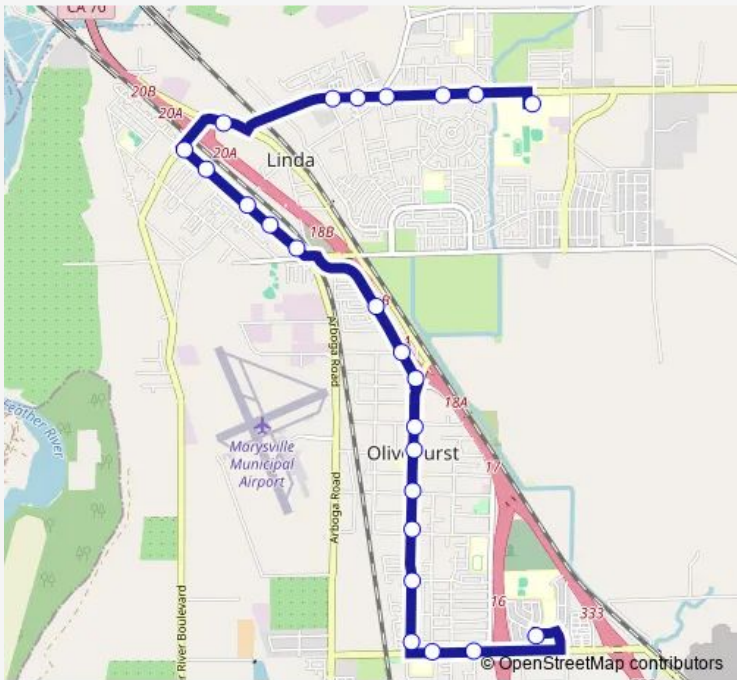

**Bus 3 Olivehurst to Yuba College**

[Go to website](#)

**Direction**  
 Evelyn & Martel Dr — Yuba College Terminal  
 24 stops  
[Open route schedule](#)

- Evelyn & Martel Dr
- Mcgowan Pkwy & George Ave
- Mcgowan Pkwy & Ardmore Ave
- Olivehurst & Beverly Av
- Olivehurst & 14th St
- Olivehurst & 11th Ave
- Olivehurst & 9th Ave
- Olivehurst & 7th Ave
- Olivehurst & 6th Ave
- Chestnut & Olivehurst Ave
- Chestnut Rd & 2nd Ave
- Chestnut Rd & Catalpa St
- Arboga & Pasado Rd
- 5585 Arboga Rd
- Arboga Rd & Grand Ave
- Arboga Rd & Jay St
- Arboga Rd & Feather River
- N Beale Rd & Walmart South
- N Beale Rd & Lowe Ave
- N Beale Rd & Park Ave
- Hammonton Smartsville & North Beale

Route schedule  
 Evelyn & Martel Dr — Yuba College Terminal

Monday	06:09-17:39
Tuesday	06:09-17:39
Wednesday	06:09-17:39
Thursday	06:09-17:39
Friday	06:09-17:39
Saturday	08:39-17:09
Sunday	—

Route info  
 Direction: Evelyn & Martel Dr  
 Stops: 24  
 Trip Duration: 0 hour 26 min

3 — Olivehurst to Yuba College **BusMaps**

N Beale Rd & Albrecht Ave

N Beale Rd & Woodland Dr

Yuba College Terminal

**Direction**

Yuba College Terminal — Evelyn &amp; Martel Dr

24 stops

[Open route schedule](#)

## Route schedule

Yuba College Terminal — Evelyn &amp; Martel Dr

Monday 06:45-18:15

Tuesday 06:45-18:15

Wednesday 06:45-18:15

Thursday 06:45-18:15

Friday 06:45-18:15

Saturday 08:45-17:15