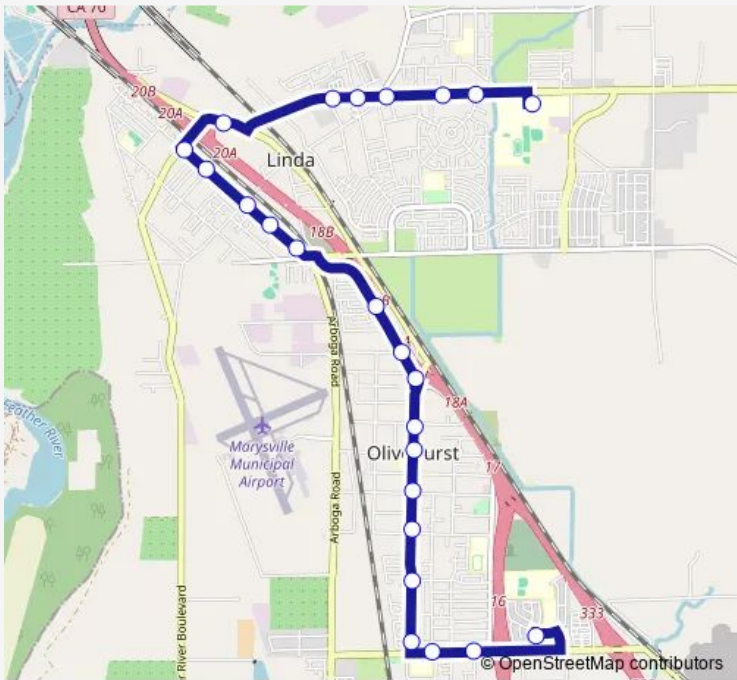

**Bus 3 Olivehurst to Yuba College**

[Go to website](#)

**Direction**  
 Evelyn & Martel Dr — Yuba College Terminal  
 24 stops  
[Open route schedule](#)

- Evelyn & Martel Dr
- Mcgowan Pkwy & George Ave
- Mcgowan Pkwy & Ardmore Ave
- Olivehurst & Beverly Av
- Olivehurst & 14th St
- Olivehurst & 11th Ave
- Olivehurst & 9th Ave
- Olivehurst & 7th Ave
- Olivehurst & 6th Ave
- Chestnut & Olivehurst Ave
- Chestnut Rd & 2nd Ave
- Chestnut Rd & Catalpa St
- Arboga & Pasado Rd
- 5585 Arboga Rd
- Arboga Rd & Grand Ave
- Arboga Rd & Jay St
- Arboga Rd & Feather River
- N Beale Rd & Walmart South
- N Beale Rd & Lowe Ave
- N Beale Rd & Park Ave
- Hammonton Smartsville & North Beale

Route schedule  
 Evelyn & Martel Dr — Yuba College Terminal

Monday	06:09-19:39
Tuesday	06:09-19:39
Wednesday	06:09-19:39
Thursday	06:09-19:39
Friday	06:09-19:39
Saturday	08:39-17:09
Sunday	—

Route info  
 Direction: Evelyn & Martel Dr  
 Stops: 24  
 Trip Duration: 0 hour 26 min

3 — Olivehurst to Yuba College **BusMaps**

N Beale Rd & Albrecht Ave

N Beale Rd & Woodland Dr

Yuba College Terminal

**Direction**

Yuba College Terminal — Evelyn &amp; Martel Dr

24 stops

[Open route schedule](#)

## Route schedule

Yuba College Terminal — Evelyn &amp; Martel Dr

Monday 06:45-19:45

Tuesday 06:45-19:45

Wednesday 06:45-19:45

Thursday 06:45-19:45

Friday 06:45-19:45

Saturday 08:45-17:15