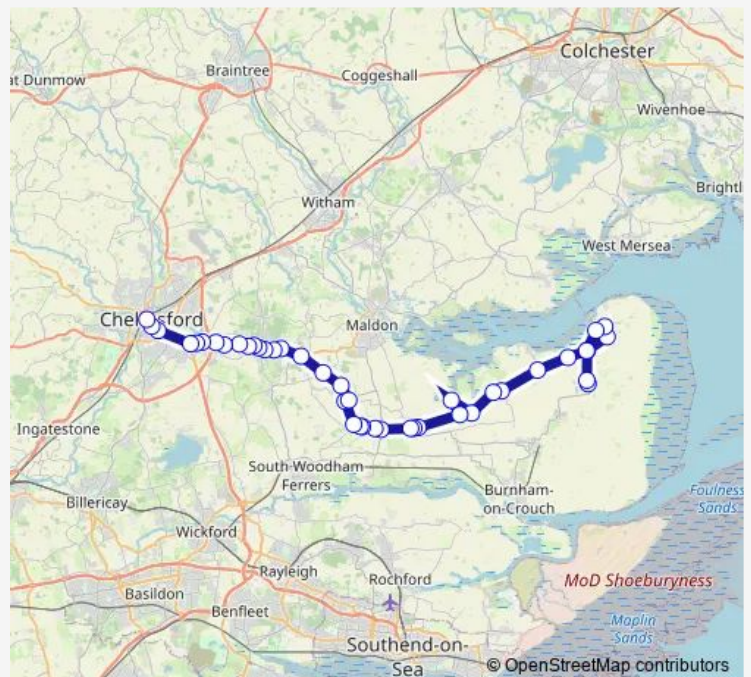

Thursday 09:15

Friday 09:15

Saturday —

Sunday —

Route info

Direction: The Square

Stops: 42

Trip Duration: 1 hour 15 min

Thursday 13:30

Friday 13:30

Saturday —

Sunday —

Route info

Direction: Retail Market

Stops: 42

Trip Duration: 1 hour 15 min