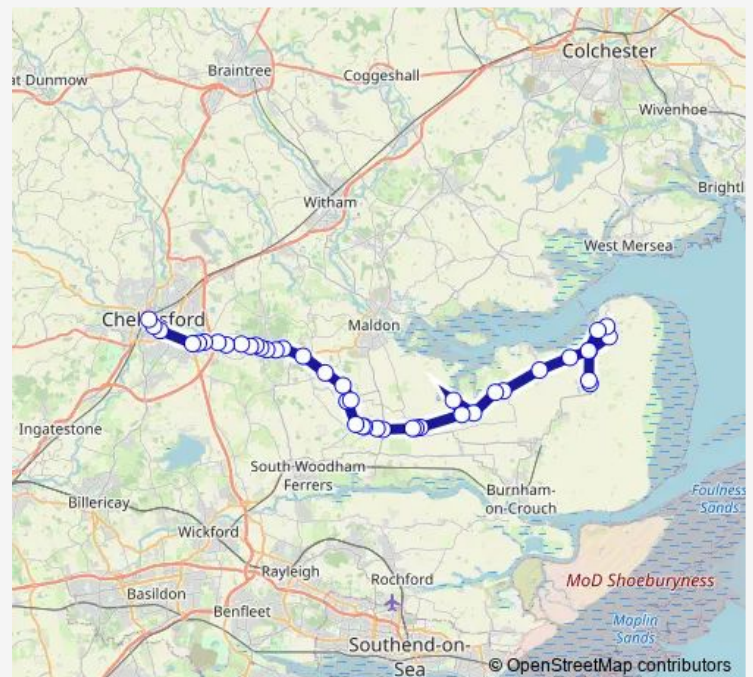

Thursday 09:15

Friday 09:15

Saturday —

Sunday —

Route info

Direction: The Square

Stops: 42

Trip Duration: 1 hour 15 min

■ 3 — Tillingham - Chelmsford

BusMaps

Latchingdon Road

Purleigh Village Hall

Post Office

Spar Lane

Goat House Lane

Oak Corner