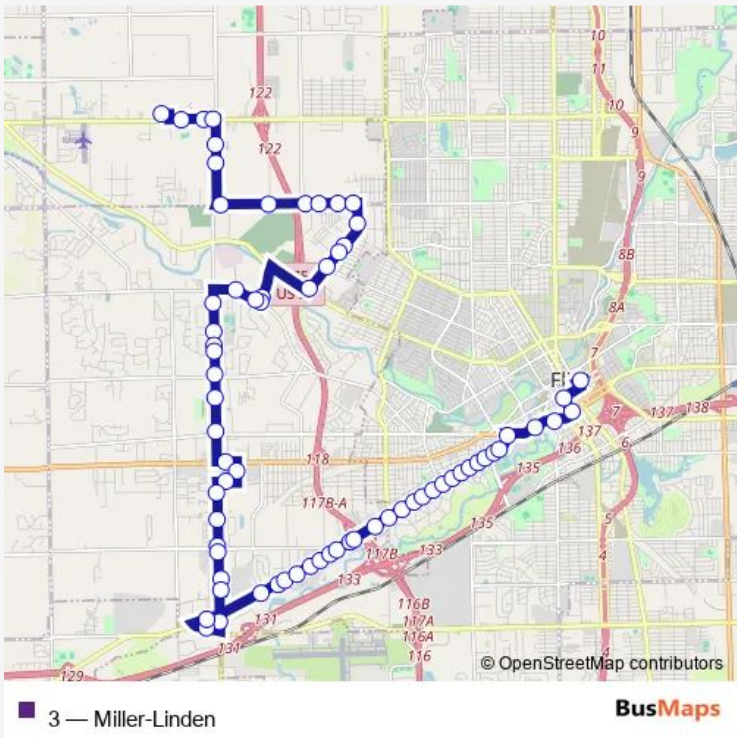

## Bus 3 Miller-Linden

[Go to website](#)

**Direction**  
 W Pierson Aldi — BAY #8 ML Transfer Center  
 70 stops  
[Open route schedule](#)

- W Pierson Aldi
- EBD Pierson at Glenview
- 5074 W Pierson Rd
- EBD Pierson at Linden
- American House North
- IB Linden Charter
- EBD Pasadena at Linden
- EBD Pasadena at Gen Cty Library
- EBD Pasadena at Jennings
- EBD Pasadena at Beverly
- EBD Pasadena Post Office
- EBD Pasadena at Lavelle
- Lavelle at W Dartmouth
- Lavelle at Helber
- Lavelle at Mallery
- Lavelle at Mackin
- Lavelle at Flushing
- SBD Mill Rd Apts
- Mill at Beecher
- Beecher at Autumn
- Beecher at Hillsdale

Route schedule  
 W Pierson Aldi — BAY #8 ML Transfer Center

Monday	06:30-22:30
Tuesday	06:30-22:30
Wednesday	06:30-22:30
Thursday	06:30-22:30
Friday	06:30-22:30
Saturday	06:30-22:30
Sunday	09:30-18:30

Route info  
 Direction: W Pierson Aldi  
 Stops: 70  
 Trip Duration: 0 hour 55 min

SBD Linden at Walnut Square

SBD Linden at Carman Ainsworth

Linden before Calkins

SBD Linden at Post

SBD Linden at Calkins

## Route info

Direction: BAY #8 ML Transfer Center

Stops: 75

Trip Duration: 0 hour 55 min

WBD Miller at Best Buy

WBD Miller at Curtis

WBD Miller at Valley Plaza

Sommerset Plaza