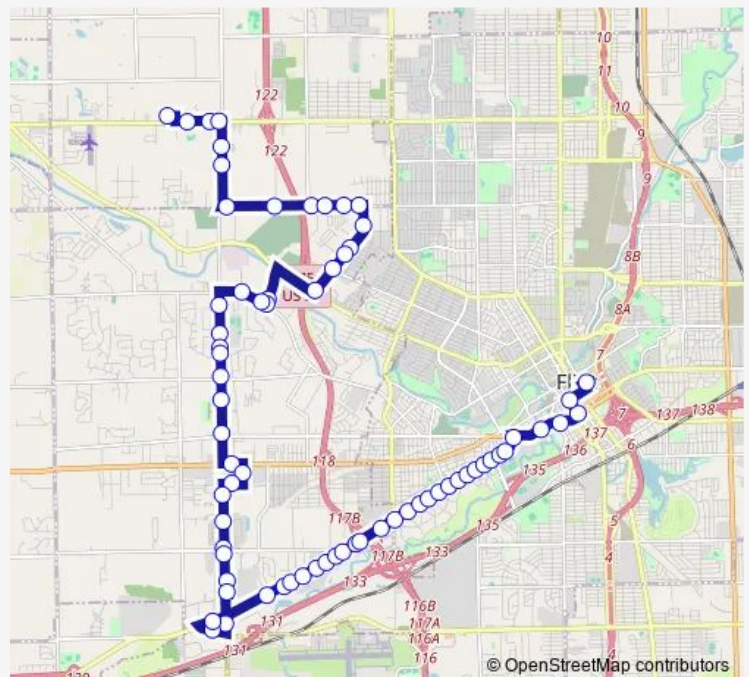

Mill at Beecher

Beecher at Autumn

Beecher at Hillsdale

Route schedule

W Pierson Aldi — BAY #13 SS Transfer Center

Monday 06:30-22:30

Tuesday 06:30-22:30

Wednesday 06:30-22:30

Thursday 06:30-22:30

Friday 06:30-22:30

Saturday 06:30-22:30

Sunday 09:30-18:30

Route info

Direction: W Pierson Aldi

Stops: 70

Trip Duration: 0 hour 55 min

3 — Miller-Linden

BusMaps

SBD Linden at Walnut Square

SBD Linden at Carman Ainsworth

Linden before Calkins

SBD Linden at Post

SBD Linden at Calkins

SBD Linden at Hurley W Campus

Sunday 09:30-18:30

Route info

Direction: BAY #13 SS Transfer Center

Stops: 74

Trip Duration: 0 hour 55 min

WBD Miller at Curtis

WBD Miller at Valley Plaza

Sommerset Plaza