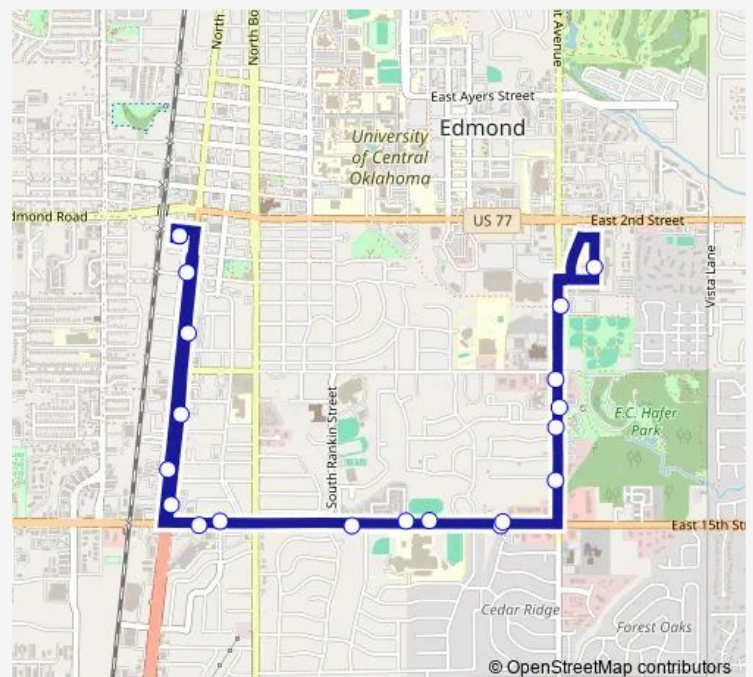

Bus 3 Route 3

[Go to website](#)

Direction

3rd St. Transfer Center — 3rd St. Transfer Center

20 stops

[Open route schedule](#)

3rd St. Transfer Center

Broadway & 5th St

Broadway & 8th St

3rd St. Transfer Center

Route schedule

3rd St. Transfer Center — 3rd St. Transfer Center

Monday 07:15-18:15

Tuesday 07:15-18:15

Wednesday 07:15-18:15

Thursday 07:15-18:15

Friday 07:15-18:15

Saturday 09:45-16:45

Sunday —

Route info

Direction: 3rd St. Transfer Center

Stops: 20

Trip Duration: 0 hour 27 min

3 — Route 3