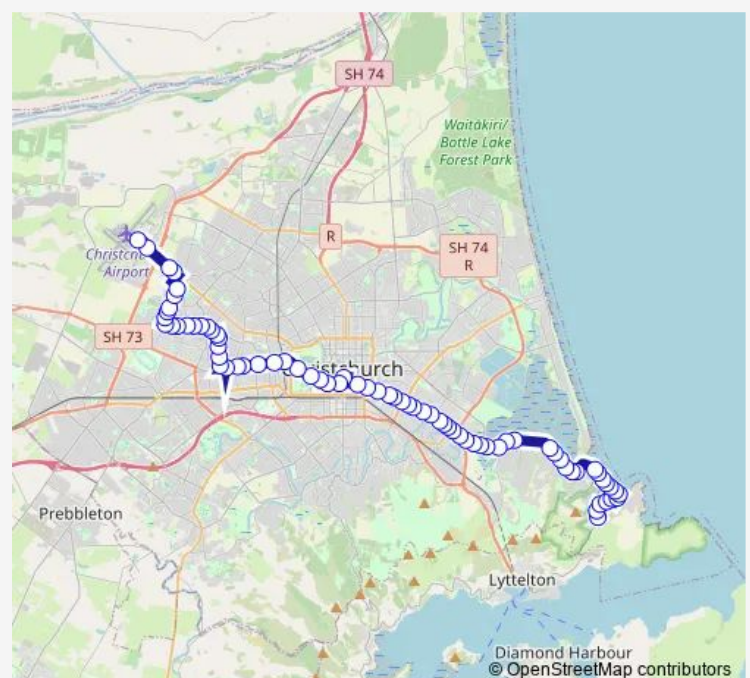

Maidstone Rd near Derenzy Pl

Maidstone Rd near Colina St

Maidstone Rd near Highfield Pl

Maidstone Rd near Westmont St

Maidstone Rd near Solway Ave

Maidstone Rd

Maidstone Rd near Farnham Pl

Ilam Rd near Montana Ave

Thursday 23:37

Friday 23:37

Saturday 23:39

Sunday 23:09-23:39

Route info

Direction: Christchurch International Airport

Stops: 31

Trip Duration: 0 hour 28 min

3 — Airport/Sumner

Riccarton Rd near Balgay St

Riccarton Rd near Paeroa St

Riccarton Rd near Wainui St

Westfield Riccarton

Riccarton Rd near Harakeke St

Riccarton Rd near Bartlett St

Riccarton Ave

Riccarton Ave (Hospital)

Christchurch Hospital Main Stop Eb

Bus Interchange (Intercity stop)

Direction

Christchurch International Airport — Sumner

70 stops

[Open route schedule](#)

Christchurch International Airport