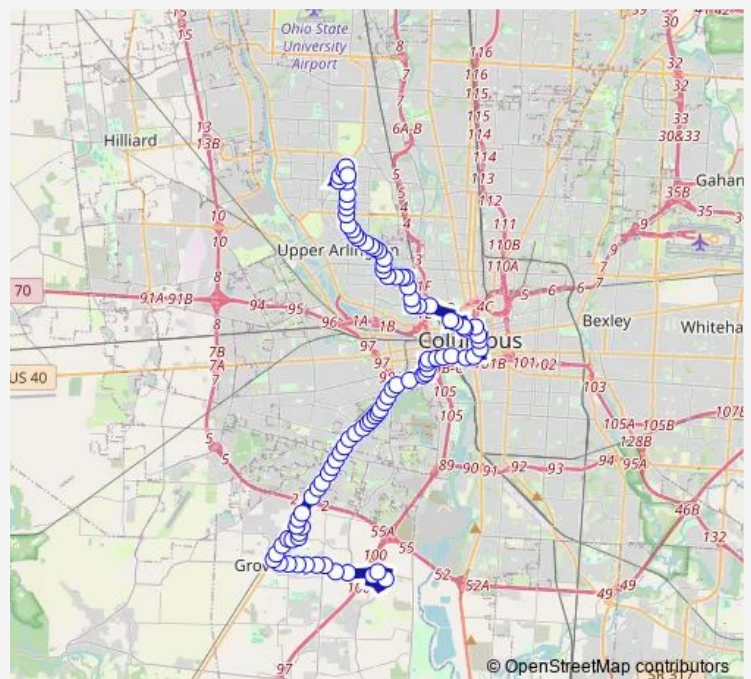

Bus 3 Northwest/Harrisburg

[Go to website](#)

Direction

Northwest Blvd & Giant Eagle — Parkway Centre DR & Stringtown Rd

87 stops

[Open route schedule](#)

- Northwest Blvd & Giant Eagle
- Northwest Blvd & Zollinger Rd
- Northwest Blvd & Ridgeview Rd
- Northwest Blvd & Northam Rd
- Northwest Blvd & Wilshire Dr
- Northwest Blvd & W Lane Ave
- Northwest Blvd & Suffolk Rd
- Northwest Blvd & Guilford Rd
- Northwest Blvd & Barrington Rd
- Northwest Blvd & Glenn Ave
- Northwest Blvd & Stanford Rd
- Northwest Blvd & Northwest Ct
- Northwest Blvd & Kings Ct
- Northwest Blvd & Chambers Rd
- Northwest Blvd & King Ave
- Northwest Blvd & W 5TH Ave
- Northwest Blvd & Thornwood Pl
- W 3RD AVE & Northwest Blvd
- W 3RD AVE & Oxley Rd
- W 3RD AVE & Parkway DR N
- Bobcat AVE & Edgehill Rd

Route schedule

Northwest Blvd & Giant Eagle — Parkway Centre DR & Stringtown Rd

Monday	04:37-22:28
Tuesday	04:37-22:28
Wednesday	04:37-22:28
Thursday	04:37-22:28
Friday	04:37-22:28
Saturday	05:35-21:28
Sunday	04:56-21:28

Route info

Direction: Northwest Blvd & Giant Eagle

Stops: 87

Trip Duration: 1 hour 18 min

3 — Northwest/Harrisburg

Bobcat AVE & 1ST Ave

Goodale Blvd & Yard St

582 W Goodale St

Neil AVE & Vine St

Nationwide Blvd & McConnell Blvd

N Front ST & Nationwide Blvd

W Long ST & N High St

N 3RD ST & E GAY St

S 3RD ST & E Broad St

S 3RD ST & E Town St

S 3RD ST & E Main St