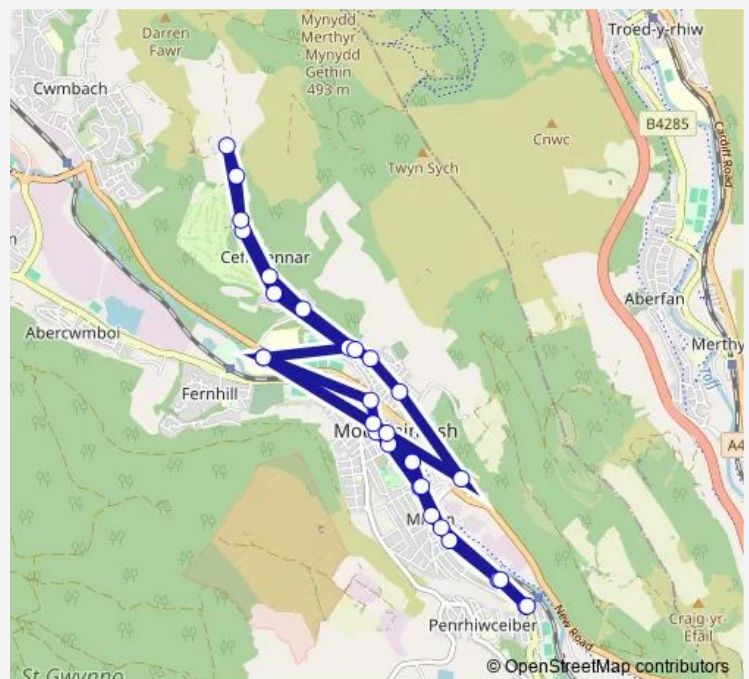

Lady Aberdare Flats

Cae Garw Primary School

Newtown Primary School

Route schedule

The Surgery — The Surgery

Monday 06:45-21:10

Tuesday 06:45-21:10

Wednesday 06:45-21:10

Thursday 06:45-21:10

Friday 06:45-21:10

Saturday 06:45-21:10

Sunday 06:45-21:10

Route info

Direction: The Surgery

Stops: 29

Trip Duration: 0 hour 50 min

3 — Penrhiwceiber surgery - Penrhiwceiber surgery via Mountain Ash, Caegarw **BusMaps**

Ysbyty Cwm Cynon

Oxford Street

Mountain Ash Railway Station

Nixon`s

Bailey`s Arms

Mount Pleasant

Bellevue