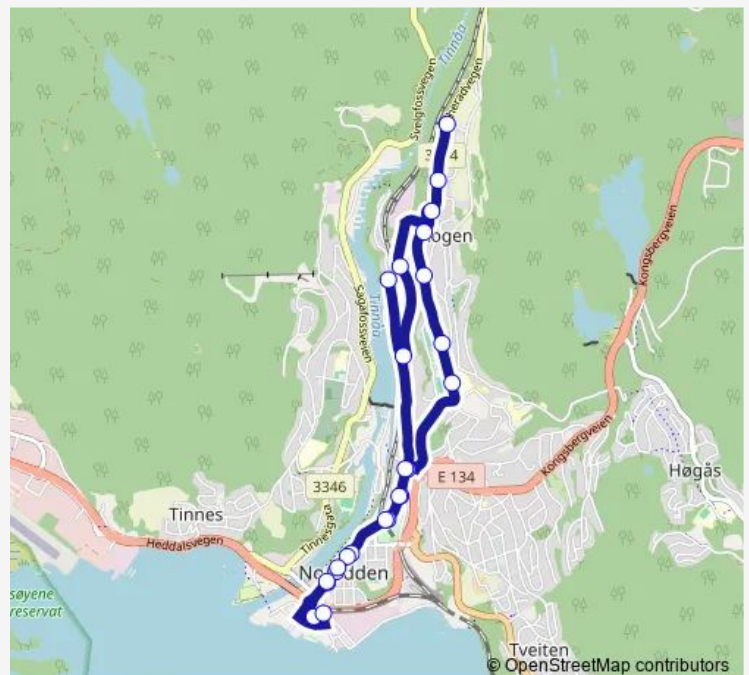

Thursday 05:50-16:55

Friday 05:50-16:55

Saturday 09:55-14:55

Sunday —

Route info

Direction: Notodden skystasjon

Stops: 24

Trip Duration: 0 hour 25 min

3 — Notodden-HIT-Skogen-Lienvegen

Notodden torv

Willys torv

Notodden skysstasjon

3 Local Bus Service time schedules and route maps are available in an offline PDF at busmaps.com. Use the busmaps.com website to see live bus times, train schedule or subway schedule, and step-by-step directions for all public transit in Notodden