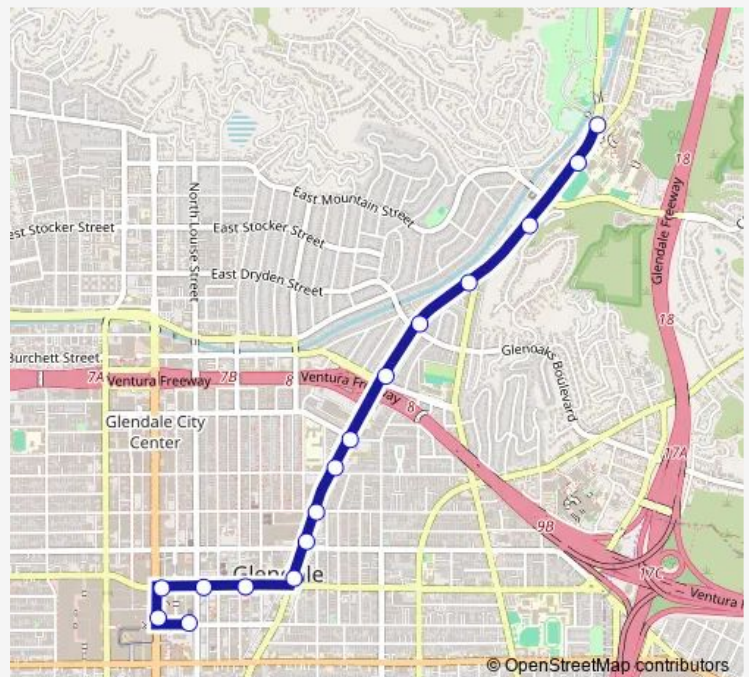

Glendale at Monterey

Glendale at Glenoaks

Glendale at Verdugo

Verdugo at Calle Vaquero

Verdugo at Civic Auditorium (Glendale College)

Canada at Towne (Glendale College)

Route schedule

Harvard at Louise — Canada at Towne (Glendale College)

Monday 08:51-15:00

Tuesday 08:51-15:00

Wednesday 08:51-15:00

Thursday 08:51-15:00

Friday 08:51-15:00

Saturday —

Sunday —

Route info

Direction: Harvard at Louise

Stops: 16

Trip Duration: 0 hour 16 min

Direction

Canada at Towne (Glendale College) — Harvard at Louise

13 stops

[Open route schedule](#)

Canada at Towne (Glendale College)

Wednesday 09:09-15:18

Thursday 09:09-15:18

Friday 09:09-15:18

Saturday —

Sunday —

Route info

Direction: Canada at Towne (Glendale College)

Stops: 13