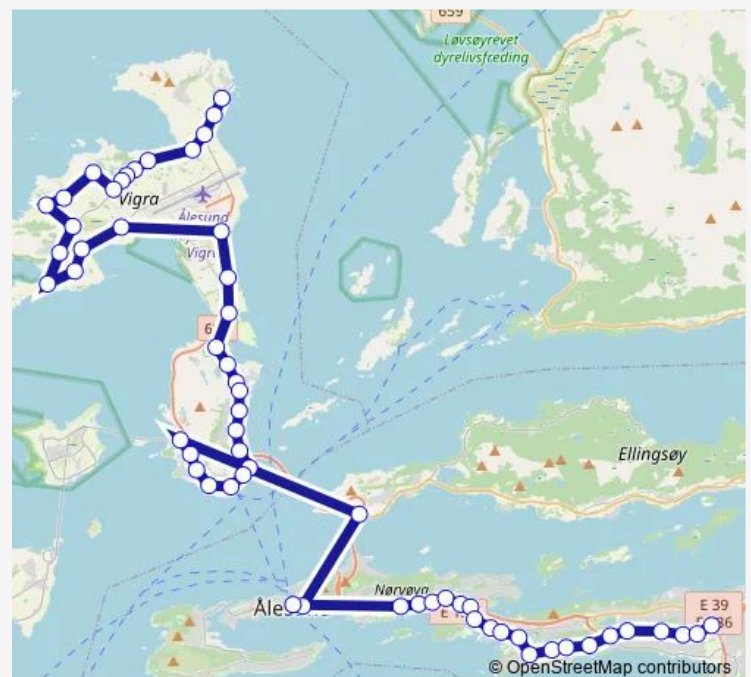

Blindheimsvika

Røysa

Sørestranda

Route schedule

Roald — Moa trafikkterminal

Monday 05:50-21:06

Tuesday 05:50-21:06

Wednesday 05:50-21:06

Thursday 05:50-21:06

Friday 05:50-21:06

Saturday 05:52-22:29

Sunday 12:51-21:11

Route info

Direction: Roald

Stops: 59

Trip Duration: 1 hour 15 min

■ 3 — Ålesund-Valderøya-Vigra

BusMaps

Gjøssund

Gjøssundsæter

Sætra

Groven

Groven sør

Simabakken