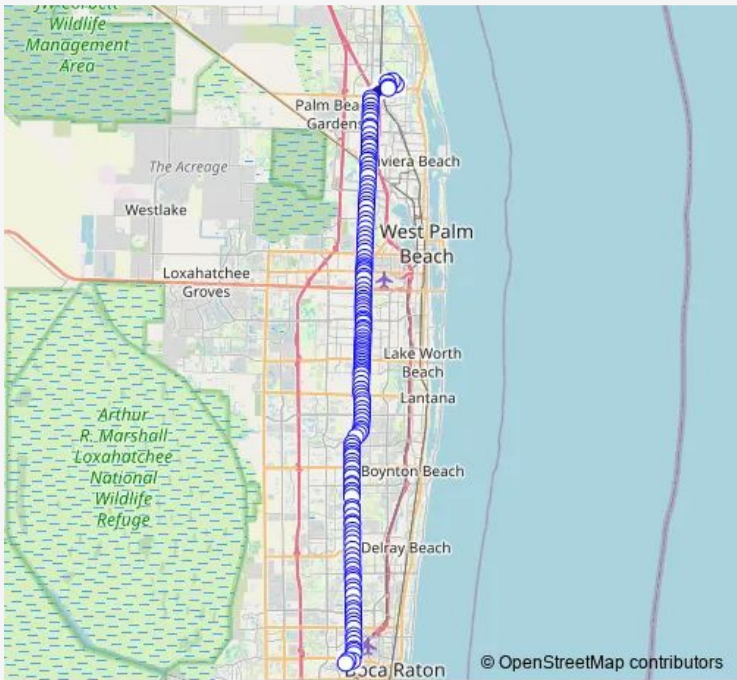

[Go to website](#)

Direction
 Butts RD at TWN CTR Rd — Gardens Mall TRM at Sears Trm
 149 stops
[Open route schedule](#)

- Butts RD at TWN CTR Rd
- TWN CTR RD at Butts Rd
- Military TRL at Town CTR Rd
- Military TRL at Corporate Blvd
- Military TRL at Butts Rd
- Military TRL at Fountain Sq
- Military TRL at Banyan Blvd
- Military TRL at BLD 3020
- Military TRL at Potomac Rd
- Military TRL at Lynn UNV Ent
- Military TRL at Spanish River Blvd
- Military TRL at Yamato Rd
- Military TRL at Yamato Rd
- Military TRL at SAN Marco N Ent
- Military TRL at Office Depot
- Military TRL at Clint Moore Rd
- Military TRL at Pheasant Way
- Military TRL at Bocaire Blvd
- Military TRL at Orchard Ln
- Military TRL at Boca RAY PLZ SE Ent
- Military TRL at Linton Blvd

Route info
 Direction: Butts RD at TWN CTR Rd
 Stops: 149
 Trip Duration: 1 hour 55 min

Military TRL at LAS Verdes Dr

Military TRL at Lawson Blvd

Military TRL at Lake Blvd

Military TRL at Delray W PLZ SE Ent