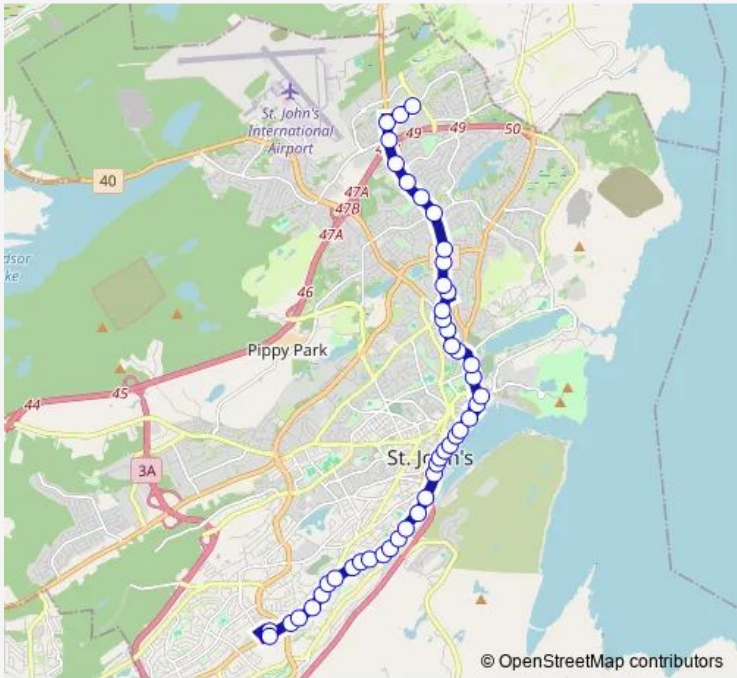

Bus 3 Village, Stavanger

[Go to website](#)

Direction
 Village Mall — Stavanger Drive Staples
 55 stops
[Open route schedule](#)

- Village Mall
- Topsail Road civic 470 Liquor Store
- Topsail Road civic 520 Burger King
- Topsail Road civic 556
- Brookfield Road civic 32 Thomas Estates
- Waterford Bridge Road Bowering Park
- Waterford Bridge Road civic 309
- Waterford Bridge Rd opposite Hospital
- Waterford Bridge Road Bowering Park Duck Pond
- Waterford Bridge Road opposite civic 280
- Waterford Bridge Road civic 227
- Waterford Bridge Road civic 203
- Waterford Bridge Road civic 185
- Road Deluxe Pratt Place
- Cornwall Avenue civic 113
- Cornwall Avenue civic 93
- Craigmillar Avenue civic 227
- Craigmillar Avenue civic 125
- Craigmillar Avenue civic 69
- Craigmillar Avenue civic 35
- Old Topsail Road civic 35

Route schedule
 Village Mall — Stavanger Drive Staples

Monday	17:45-23:30
Tuesday	17:45-23:30
Wednesday	17:45-23:30
Thursday	17:45-23:30
Friday	17:45-23:30
Saturday	16:45-22:30
Sunday	08:40-20:00

Route info
 Direction: Village Mall
 Stops: 55
 Trip Duration: 0 hour 40 min

Water Street civic 285 Bowring Centre

Water Street civic 215 Atlantic Place

Water Street civic 179 Gallery Shoes

Water Street civic 153

Water Street Harbourside Park

Duckworth Street civic 115

Cavendish Square Sheraton Hotel