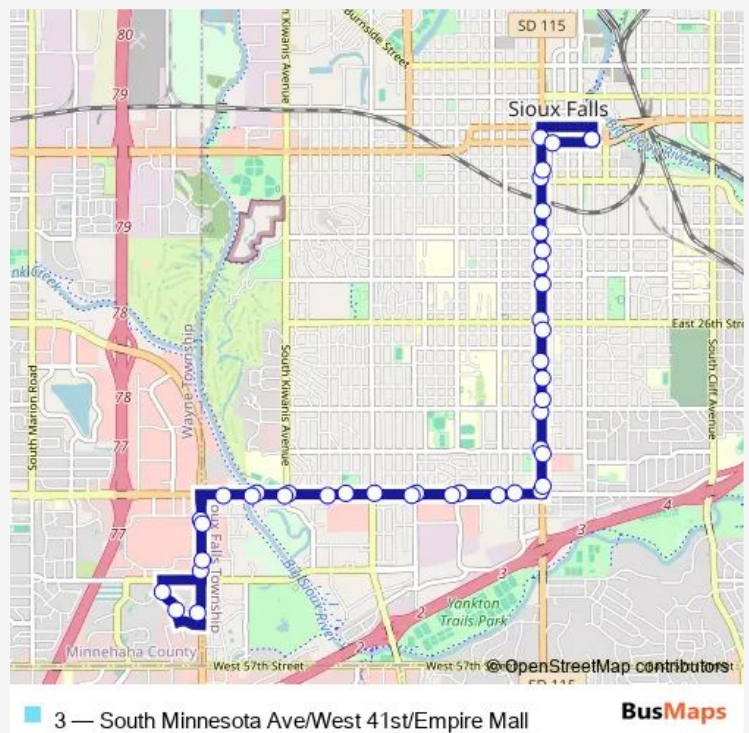

Minnesota/41st/NW corner

41st/Norton NE corner

41st/Grange NE corner

41st/West NE corner

41st/Western NE corner

41st/Holly NE corner

41st/Kiwanis NE corner

41st/O'Gorman entrance

Louise/Empire Mall entrance driveway NW corner

Louise/Hy-Vee entrance driveway SW corner

Southwest Center (SWC) SAM's southwest transit hub

Technology Drive/Technology Circle SE corner

Route schedule

The Bus Stop (TBS) SAM's downtown terminal — The Bus Stop (TBS) SAM's downtown terminal

Monday	05:15-20:45
Tuesday	05:15-20:45
Wednesday	05:15-20:45
Thursday	05:15-20:45
Friday	05:15-20:45
Saturday	07:45-14:45
Sunday	—

Route info

Direction: The Bus Stop (TBS) SAM's downtown terminal

Stops: 42

Trip Duration: 0 hour 54 min

Technology Drive/Valhalla SE corner

47th/Louise SE corner

Louise at Target entrance driveway NE corner

41st/Westport SW corner

41st/adjacent to (east of) Big Sioux River

41st/Kiwanis – SW Corner