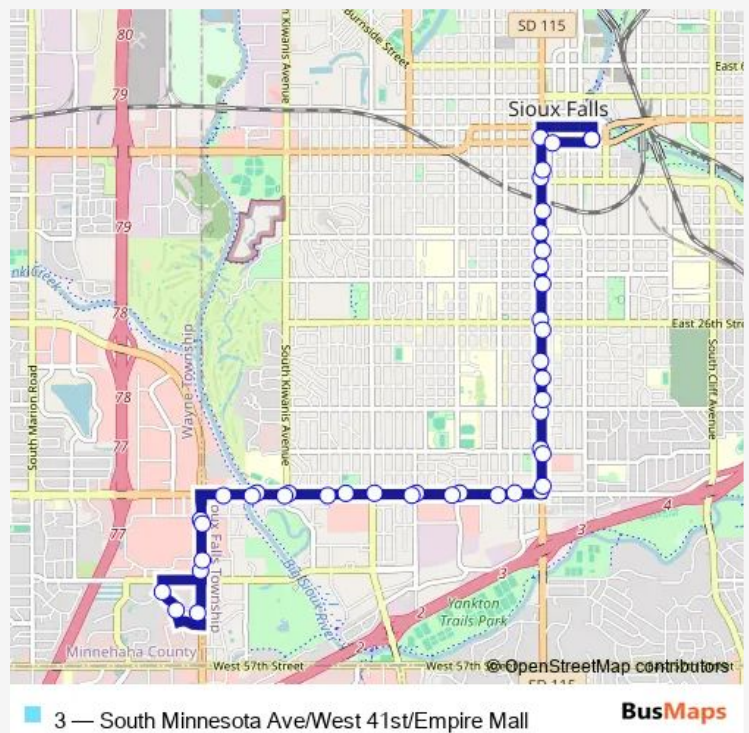

Minnesota/41st/NW corner

41st/Norton NE corner

41st/Grange NE corner

41st/West NE corner

41st/Western NE corner

41st/Holly NE corner

41st/Kiwanis NE corner

41st/O'Gorman entrance

Louise/Empire Mall entrance driveway NW corner

Louise/Hy-Vee entrance driveway SW corner

Southwest Center (SWC) SAM's southwest transit hub

Technology Drive/Technology Circle SE corner

Route schedule

The Bus Stop (TBS) SAM's downtown terminal — The Bus Stop (TBS) SAM's downtown terminal

Monday 05:15-20:45

Tuesday 05:15-20:45

Wednesday 05:15-20:45

Thursday 05:15-20:45

Friday 05:15-20:45

Saturday 07:45-14:45

Sunday —

Route info

Direction: The Bus Stop (TBS) SAM's downtown terminal

Stops: 42

Trip Duration: 0 hour 59 min

Technology Drive/Valhalla SE corner

47th/Louise SE corner

Louise at Target entrance driveway NE corner

41st/Westport SW corner