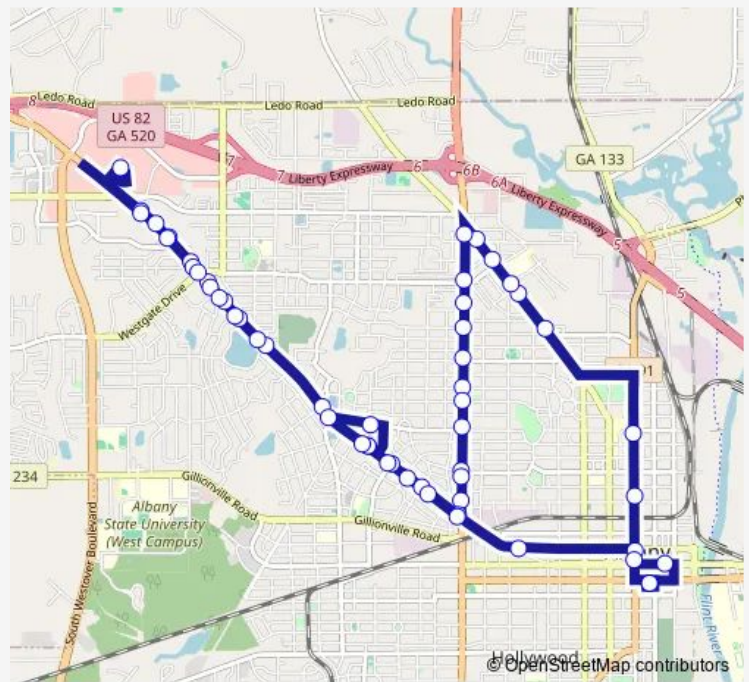

Bus 3 Orange: Ssa

[Go to website](#)

Direction
 Albany Transit Center — Albany Transit Center
 54 stops
[Open route schedule](#)

- Albany Transit Center
- W Broad Ave@Chamber of Commerce
- Pine Ave @ Post Office
- N Jefferson St / W Residence Ave
- N Jefferson St / 3rd Ave W
- Palmyra Rd / 12th Ave
- Palmyra Rd @ Eastern Seal
- Palmyra Rd / 13th Ave
- Palmyra Rd / 15th Ave
- Palmyra Rd / 16th Ave
- N Slappey Blvd @ Red Lobster
- N Slappey Blvd / Whispering Pines Rd
- N Slappey Blvd @ Goodwill
- N Slappey Blvd/ 11th Ave
- N Slappey Blvd / 8th Ave
- N Slappey Blvd / 6th Ave
- N Slappey Blvd / 5th Ave
- N Slappey Blvd / W 3rd Ave
- N Slappey Blvd / W Society Ave
- N Slappey Blvd / Baker Ave
- N Slappey Blvd / Eager Ave

Route schedule

Albany Transit Center — Albany Transit Center

Monday	06:15-17:15
Tuesday	06:15-17:15
Wednesday	06:15-17:15
Thursday	06:15-17:15
Friday	06:15-17:15
Saturday	06:15-14:15
Sunday	—

Route info

Direction: Albany Transit Center
 Stops: 54
 Trip Duration: 0 hour 55 min

3 — Orange: Ssa

Dawson Rd / Slappey Blvd - Wendy's

Dawson Rd / Lucille St

Dawson Rd / Baldwin Dr

Dawson Rd @ Self Storage

Social Security Adminstation

Dawson Rd @ Self Storage

Dawson Rd / Valley Rd

Dawson Rd / E Edgewater Dr

Dawson Rd / N Magnolia St

Dawson Rd @ Merry Acres

Dawson Rd / Baldwin Dr

Dawson Rd / Maryland Dr

Dawson Rd / Lucille St

Dawson Rd / Pine Ave

Pine Ave / 700 Block of Pine Ave