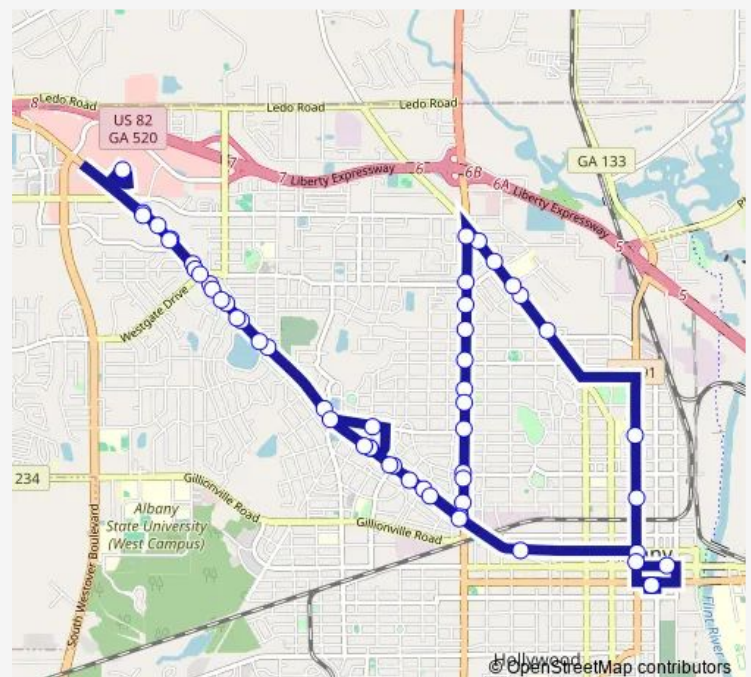

N Slappey Blvd / W Society Ave

N Slappey Blvd / Baker Ave

N Slappey Blvd / Eager Ave

Route schedule

Albany Transit Center — Albany Transit Center

Monday	06:15-17:15
Tuesday	06:15-17:15
Wednesday	06:15-17:15
Thursday	06:15-17:15
Friday	06:15-17:15
Saturday	06:15-14:15
Sunday	—

Route info

Direction: Albany Transit Center

Stops: 54

Trip Duration: 0 hour 55 min

3 — Orange: Ssa

Dawson Rd / Slappey Blvd - Wendy's

Dawson Rd / Lucille St

Dawson Rd / Baldwin Dr

Dawson Rd / Maryland Dr

Dawson Rd / Lucille St

Dawson Rd / Pine Ave

Pine Ave / 700 Block of Pine Ave

N Jefferson St / W Broad Ave

Albany Transit Center

3 Bus time schedules and route maps are available in an offline PDF at busmaps.com. Use the busmaps.com website to see live bus times, train schedule or subway schedule, and step-by-step directions for all public transit in Albany