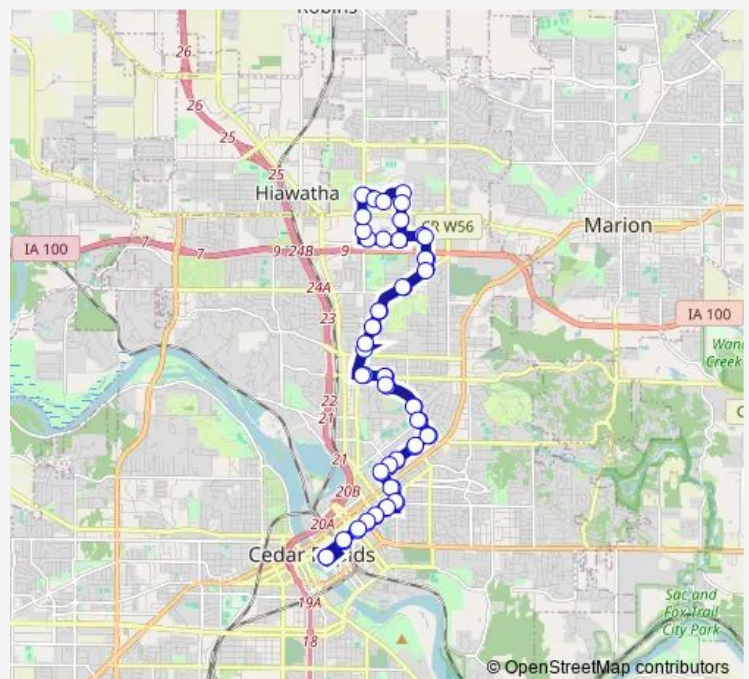

4th Ave & 12th St

4th Ave & 14th St

15th St & Bever Ave

15th St & 2nd Ave

15th St & B Ave

B Ave & 16th St

B Ave & 17th St

B Ave & 19th St

B Ave & 20th St

20th St & E Ave

Prairie Dr & Franklin Ave

Prairie Dr & 27th St

Prairie Dr & 29th St

29th St & Wildwood

Oakland Rd & 33rd St

Oakland Rd & Hollywood Blvd Crosswalk

Oakland Rd & Miami Dr Ne

Route schedule

GTC Bay 3 — GTC Bay 3

| | |
|-----------|-------------|
| Monday | 05:30-19:15 |
| Tuesday | 05:30-19:15 |
| Wednesday | 05:30-19:15 |
| Thursday | 05:30-19:15 |
| Friday | 05:30-19:15 |
| Saturday | 09:15-16:15 |
| Sunday | — |

Route info

Direction: GTC Bay 3

Stops: 61

Trip Duration: 0 hour 50 min

Old Marion Rd at Discovery Living

Old Marion Rd & F Ave

F Ave & Gateway St

F Ave ext at Rockwell Collins