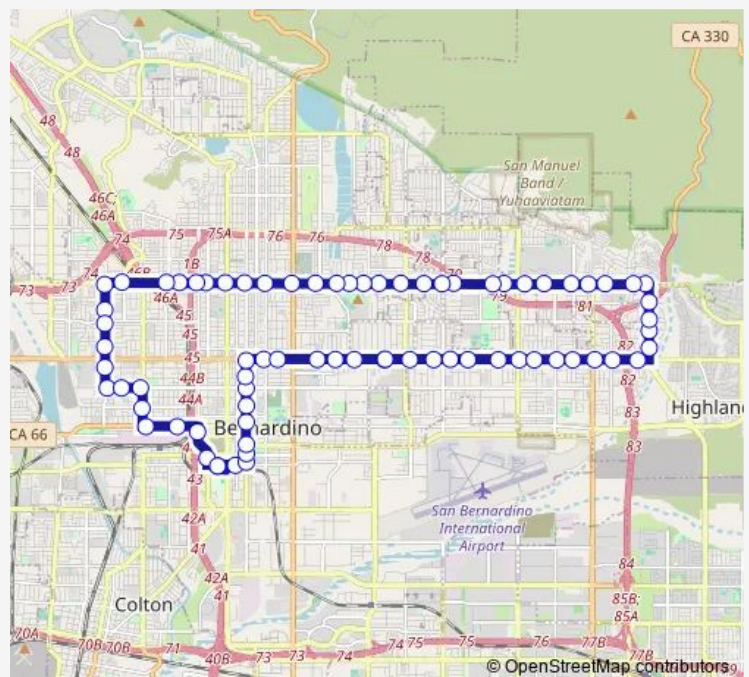

Baseline @ Elm Eb Fs

Baseline @ Sterling Eb Fs

Baseline @ Mckinley Eb Ns

**Route schedule**

San Bernardino Transit Center — San Bernardino Transit Center

Monday 04:38-22:20

Tuesday 04:38-22:20

Wednesday 04:38-22:20

Thursday 04:38-22:20

Friday 04:38-22:20

Saturday 06:05-19:44

Sunday 06:03-18:38

**Route info**

Direction: San Bernardino Transit Center

Stops: 74

Trip Duration: 1 hour 21 min