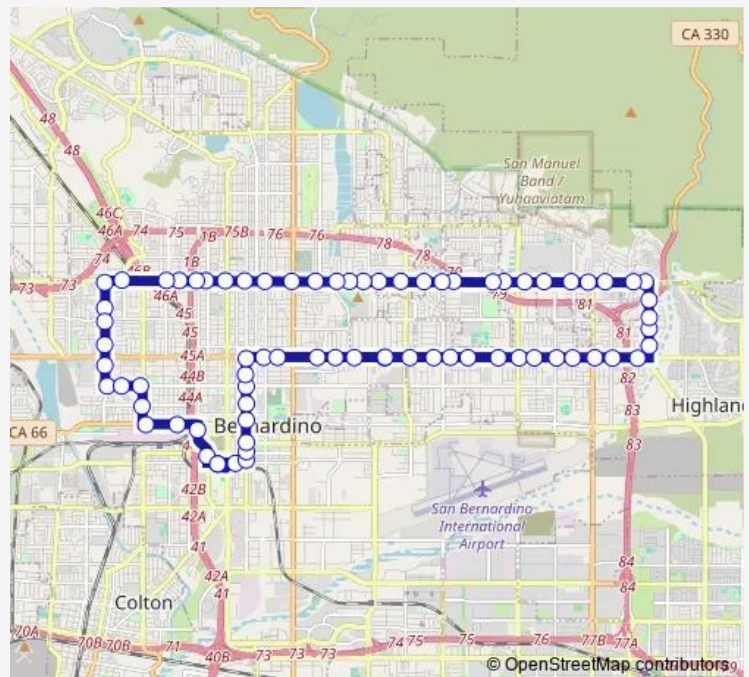

Highland @ Golden Wb Fs

Highland @ Harrison Wb Fs

Highland @ Cedar Wb Fs

Route schedule

Boulder @ Baseline Nb Fs — San Bernardino Transit Center

Monday	—
Tuesday	—
Wednesday	—
Thursday	—
Friday	—
Saturday	06:05-07:05
Sunday	06:03-07:03

Route info

Direction: Boulder @ Baseline Nb Fs

Stops: 45

Trip Duration: 0 hour 46 min

3 — SAN Bдно-Baseline-Highland

Highland @ Valencia Wb Fs

Highland @ Waterman Wb Fs

Highland @ Sierra Wb Fs