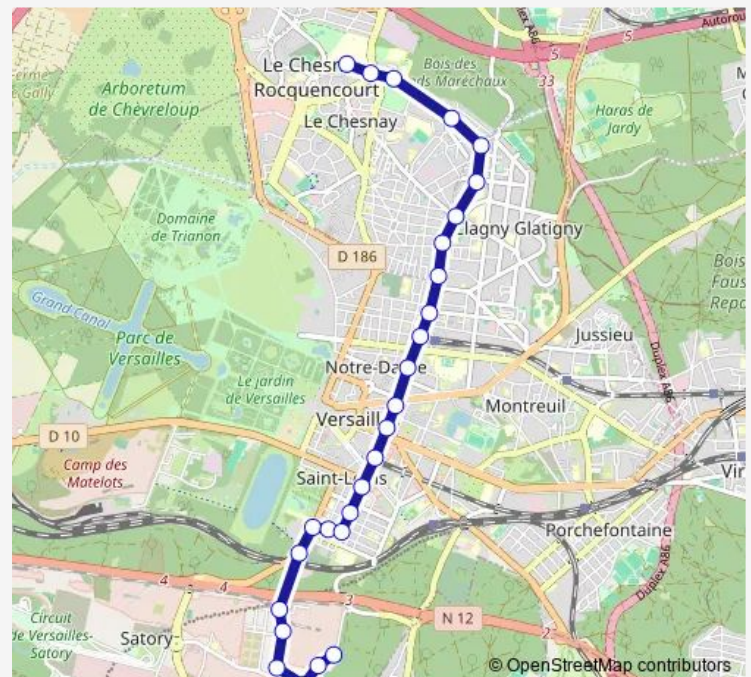

Saturday 00:00-23:30

Sunday 00:00-23:30

Route info

Direction: Hôpital A. Mignot Accueil

Stops: 26

Trip Duration: 0 hour 26 min

Delpal

Martinière

Guichard

Maréchal Moncey

Satory

Direction

Satory — Hôpital A. Mignot Accueil

27 stops

[Open route schedule](#)

Satory