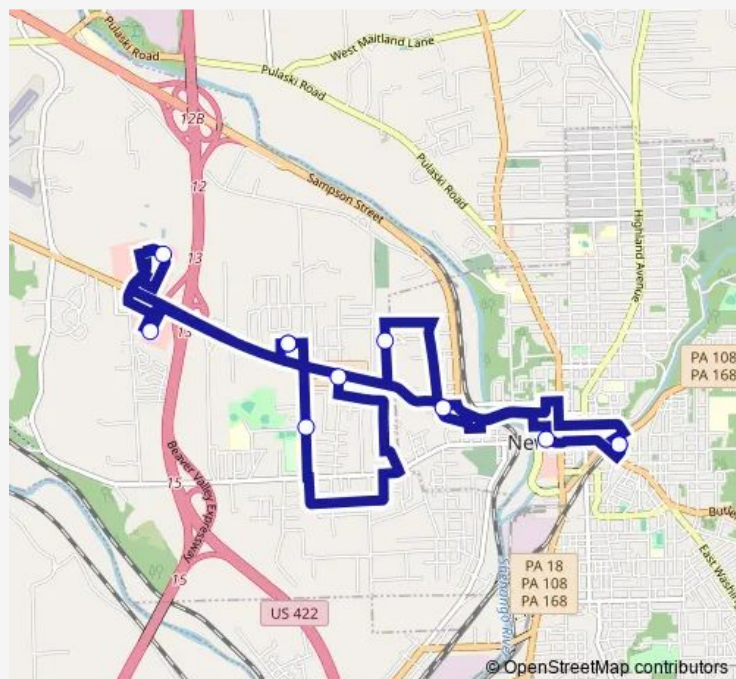

### Direction

Transfer Center — Transfer Center

11 stops

[Open route schedule](#)

Transfer Center

Harbor Heights Apartments

Westgate Plaza/ Sparkle Market

Grandview Avenue & W State Street

Scotland Lane

Shops at Union Plaza

Wal-Mart / Union Square Plaza

Westgate Plaza/ Sparkle Market

Westview Terrace Estates

N Beaver St & W Washington St

Transfer Center

### Route schedule

Transfer Center — Transfer Center

Monday 06:15-17:15

Tuesday 06:15-17:15

Wednesday 06:15-17:15

Thursday 06:15-17:15

Friday 06:15-17:15

Saturday 09:15-16:45

### Route info

Direction: Transfer Center

Stops: 11

Trip Duration: 0 hour 50 min

3 Bus time schedules and route maps are available in an offline PDF at [busmaps.com](https://busmaps.com). Use the [busmaps.com](https://busmaps.com) website to see live bus times, train schedule or subway schedule, and step-by-step directions for all public transit in New Castle