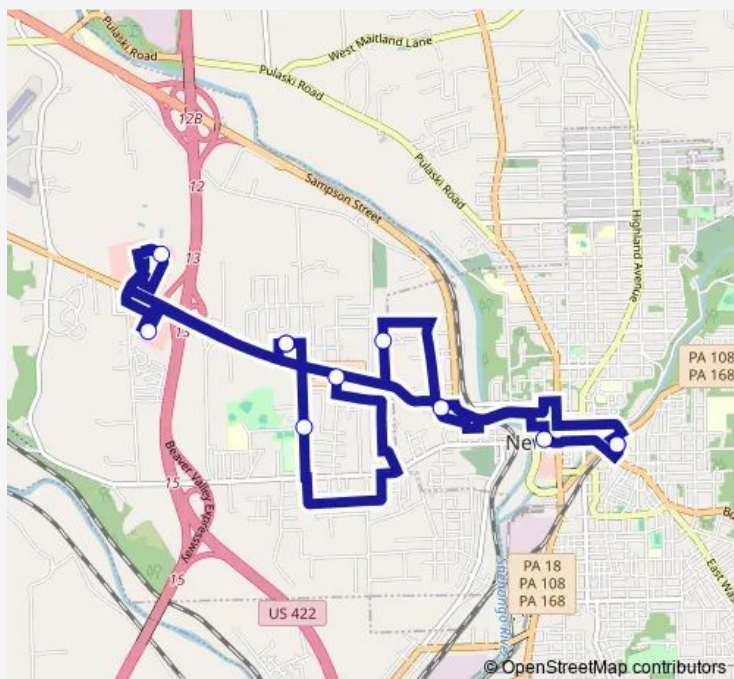

Bus 3 Wal-Mart / Union Township

[Go to website](#)

Direction

Transfer Center — Transfer Center

11 stops

[Open route schedule](#)

Transfer Center

Harbor Heights Apartments

Westgate Plaza/ Sparkle Market

Grandview Avenue & W State Street

Scotland Lane

Shops at Union Plaza

Wal-Mart / Union Square Plaza

Westgate Plaza/ Sparkle Market

Westview Terrace Estates

N Beaver St & W Washington St

Transfer Center

Route schedule

Transfer Center — Transfer Center

Monday 06:15-17:15

Tuesday 06:15-17:15

Wednesday 06:15-17:15

Thursday 06:15-17:15

Friday 06:15-17:15

Saturday 09:15-16:45

Sunday —

Route info

Direction: Transfer Center

Stops: 11

Trip Duration: 0 hour 50 min

3 — Wal-Mart / Union Township

3 Bus time schedules and route maps are available in an offline PDF at busmaps.com. Use the busmaps.com website to see live bus times, train schedule or subway schedule, and step-by-step directions for all public transit in New Castle