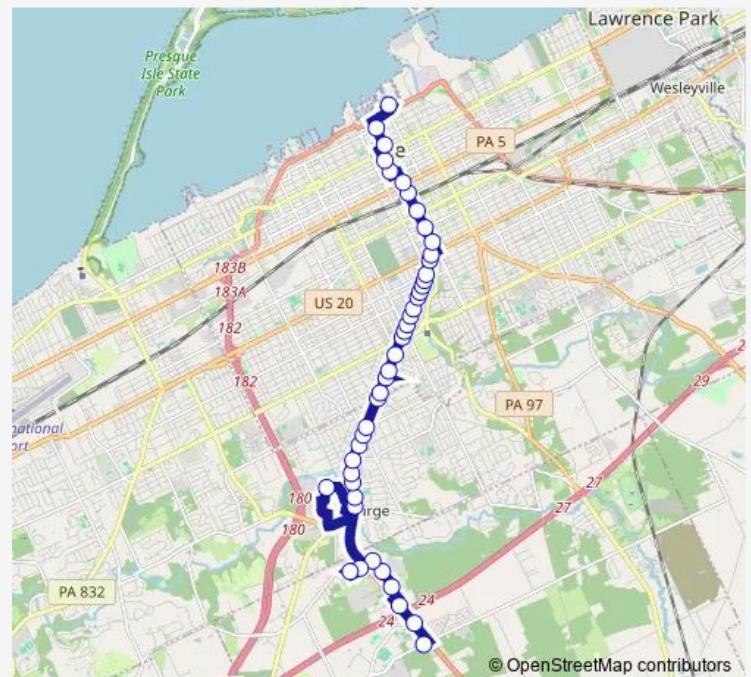

Thursday 06:15

Friday 06:15

Saturday —

Sunday —

Route info

Direction: E 7th at French

Stops: 31

Trip Duration: 0 hour 33 min

3 — Peach Street

Cherry St at Edgevale

Cherry St at W 54th St

Cherry St at Ruth Ave

Cherry St at Young Rd

Cherry St at S Hill Rd

S Hill Rd at Kuntz Rd

Kuntz Rd at Washington Ave

Kuntz Rd at Bryant St

Kuntz Rd at Crowell St

Millcreek Mall (Jcpenney Entrance)

Direction

Robinson Rd at Shell Gas Station — Intermodal Transit Center

44 stops

[Open route schedule](#)

Robinson Rd at Shell Gas Station

Direction

Robinson Rd at Shell Gas Station — Intermodal Transit Center

44 stops

[Open route schedule](#)

Robinson Rd at Shell Gas Station

Peach St at Holiday Inn-Splash Lagoon

Quaker Steak & Lube

Commons