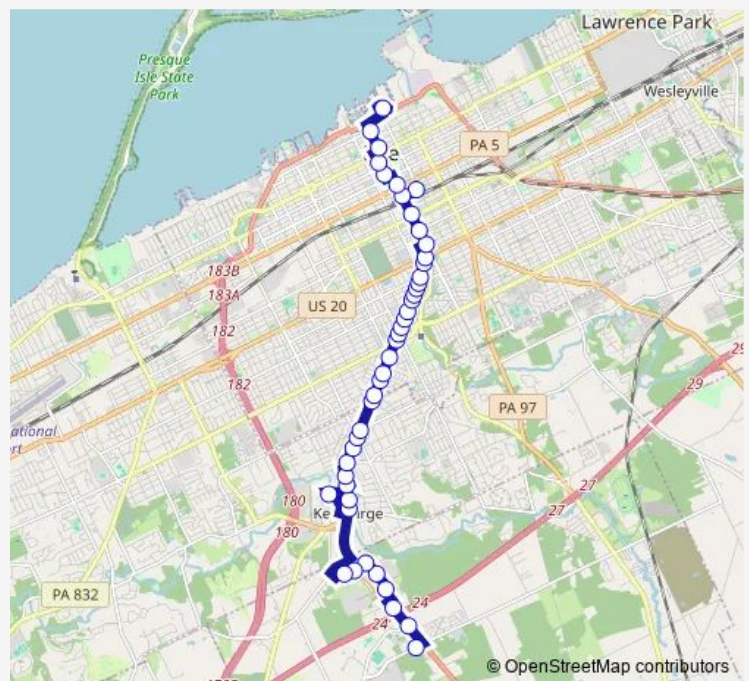

### Direction

Robinson Rd at Shell Gas Station — Intermodal Transit Center

42 stops

[Open route schedule](#)

Robinson Rd at Shell Gas Station

Peach St at Holiday Inn-Splash Lagoon

Quaker Steak & Lube

Commons

### Route schedule

Robinson Rd at Shell Gas Station — Intermodal Transit Center

Monday 06:48-22:15

Tuesday 06:48-22:15

Wednesday 06:48-22:15

Thursday 06:48-22:15

Friday 06:48-22:15

Saturday —

### Route info

Direction: Robinson Rd at Shell Gas Station

Stops: 42

Trip Duration: 0 hour 54 min

3 — Peach Street

Cherry St at Glenridge Rd

Cherry St at Arlington Rd

Cherry St at Glenwood

## Direction

Robinson Rd at Shell Gas Station — Intermodal Transit Center

45 stops

[Open route schedule](#)

Robinson Rd at Shell Gas Station

Peach St at Holiday Inn-Splash Lagoon

Quaker Steak & Lube

Commons