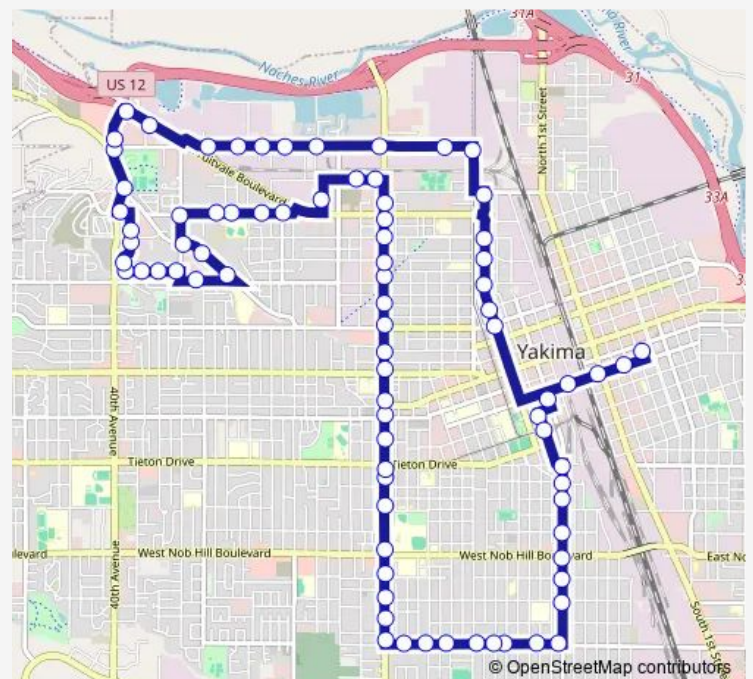

### Route schedule

Transit Center — 5TH Ave. / Lincoln

Monday 10:15-18:15

Tuesday 10:15-18:15

Wednesday 10:15-18:15

Thursday 10:15-18:15

Friday 10:15-18:15

Saturday —

### Route info

Direction: Transit Center

Stops: 81

Trip Duration: 0 hour 50 min

3 — Mead / Fruitvale

Mead / 14th Ave

16th AVE / Mead

16th AVE / Logan