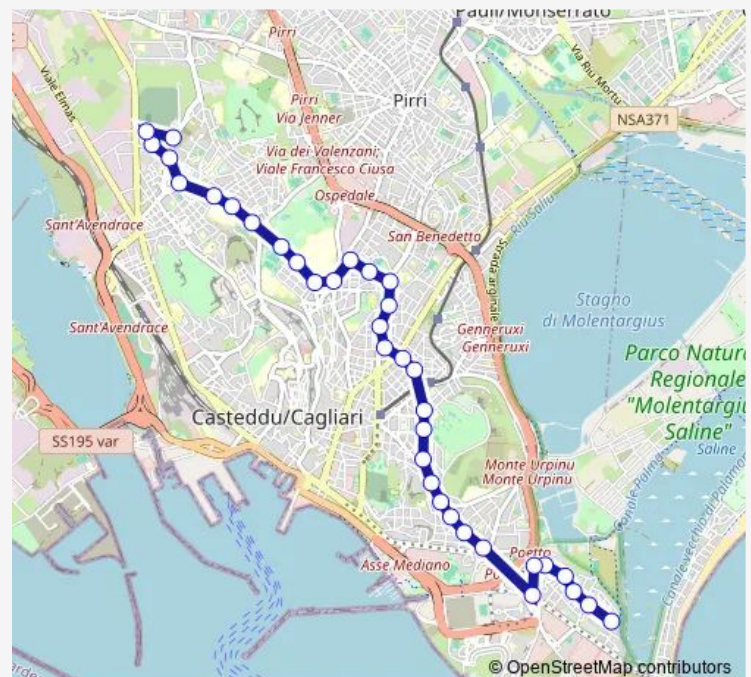

### Route schedule

Abruzzi (cimitero San Michele) — del Sole

Monday 04:52-23:44

Tuesday 04:52-23:44

Wednesday 04:52-23:44

Thursday 04:52-23:44

Friday 04:52-23:44

Saturday 04:52-23:44

### Route info

Direction: Abruzzi (cimitero San Michele)

Stops: 36

Trip Duration: 0 hour 30 min

3 — Linea 3

BusMaps

Scano (angolo Cugia)

Scano (angolo Marini)

## Route info

Direction: del Sole

Stops: 35

Trip Duration: 0 hour 34 min

Liguria (parco)

Campania (angolo Mattei)

Is Mirrionis (angolo Falletti)

Is Mirrionis (fronte Ospedale)