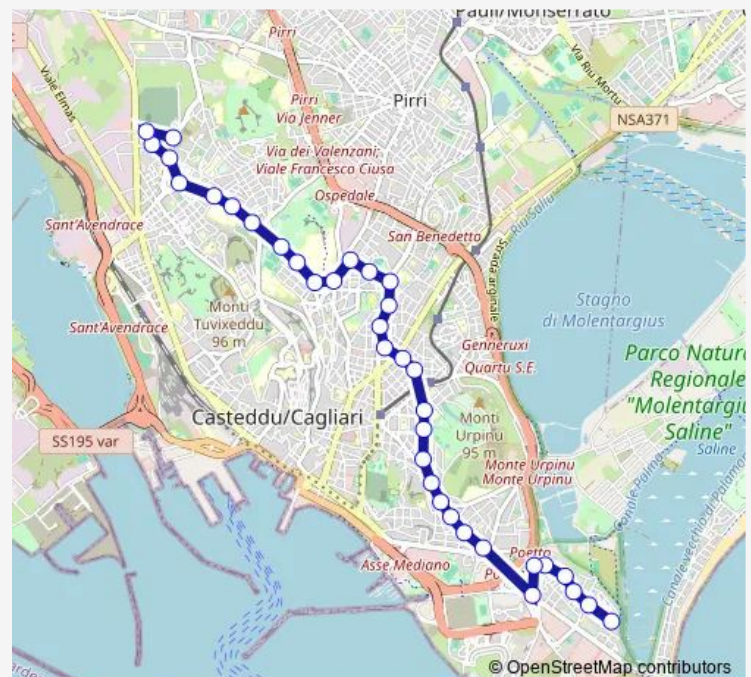

Wednesday 04:52-23:44

Thursday 04:52-23:44

Friday 04:52-23:44

Saturday 04:52-23:44

Sunday 05:00-23:52

Route info

Direction: Abruzzi (cimitero San Michele)

Stops: 36

Trip Duration: 0 hour 26 min

3 — Linea 3

BusMaps

Scano (angolo Cugia)

Scano (angolo Marini)

della Pineta (fronte Dexart)

della Pineta (fronte dei Colombi)

della Pineta (angolo Milano)

Route info

Direction: del Sole

Stops: 35

Trip Duration: 0 hour 30 min

Liguria (parco)

Campania (angolo Mattei)

Is Mirrionis (angolo Falletti)

Is Mirrionis (fronte Ospedale)

Is Mirrionis (angolo Fontana Raminosa)

Emilia (angolo Mandrolisai)

Abruzzi (angolo Campeda)

Lunigiana (Hotel Sardegna)

Puglia (parcheggi)

Abruzzi (cimitero San Michele)

3 Bus time schedules and route maps are available in an offline PDF at busmaps.com. Use the busmaps.com website to see live bus times, train schedule or subway schedule, and step-by-step directions for all public transit in Cagliari