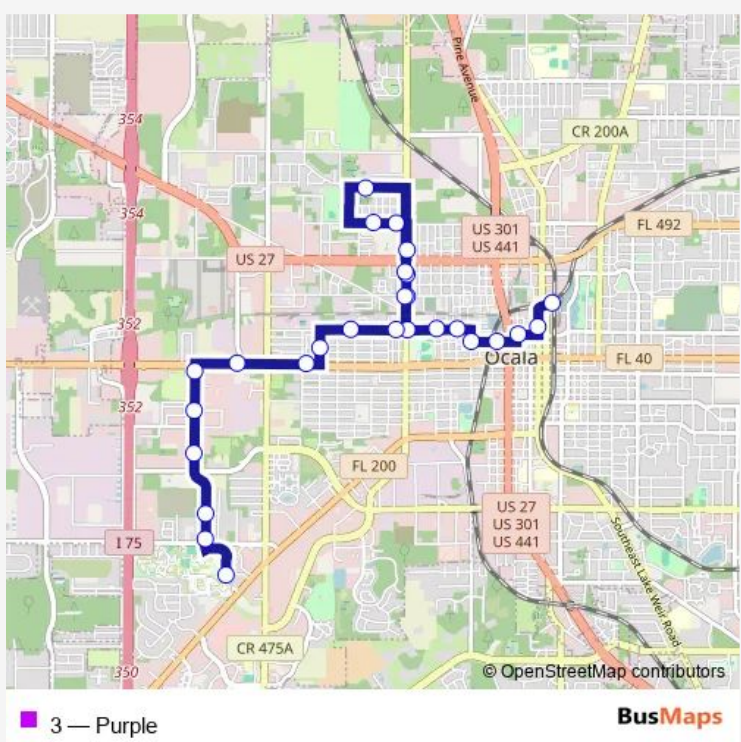

Bus 3 Purple

[Go to website](#)

Direction
 Ocala Union Station (Transfer Station) — College of Central Florida at Parking Lot #2 (East Campus)
 27 stops
[Open route schedule](#)

- Ocala Union Station (Transfer Station)
- NW Magnolia Ave. & NW 3rd St.
- NW 3rd St & NW 3rd Ave
- NW 2nd St. & NW 4th Terrace/Interfaith
- NW 2nd St. & NW 7th Ave.
- NW 4th St. & NW 8th Ave.
- NW 4th St. & NW 12th Ave.
- NW 4th St. & NW MLK Ave.
- NW MLK Ave. & NW 7th St.
- NW MLK Ave. & NW 9th St.
- NW MLK Ave. & NW 12th St.
- NW 14th St. & NW MLK Ave.
- NW 4th St. & NW 18th Ct.
- NW 17th Place & NW 20th Ave
- NW MLK Ave. & NW 9th St.
- NW MLK Ave. & NW 7th St.
- NW 4th St. & NW MLK Ave.
- NW 4th St. & NW 20th Ave.
- NW 23rd Ave. & NW 1st St.
- W Silver Springs Blvd. & SW 24th Ave.
- W Silver Springs Blvd. & NW 30th Ave.

Route schedule

Ocala Union Station (Transfer Station) — College of Central Florida at Parking Lot #2 (East Campus)

Monday	05:00-21:00
Tuesday	05:00-21:00
Wednesday	05:00-21:00
Thursday	05:00-21:00
Friday	05:00-21:00
Saturday	05:00-21:00
Sunday	—

Route info
 Direction: Ocala Union Station (Transfer Station)
 Stops: 27
 Trip Duration: 0 hour 27 min

SW 33rd Ave. & W Silver Springs Blvd.

SW 33rd Ave. & SW 5th St.

SW 33rd Ave. & SW 13th St.

SW 31st Ave & SW 19th St.

Trip Duration: 0 hour 30 min

3 Bus time schedules and route maps are available in an offline PDF at busmaps.com. Use the busmaps.com website to see live bus times, train schedule or subway schedule, and step-by-step directions for all public transit in Ocala