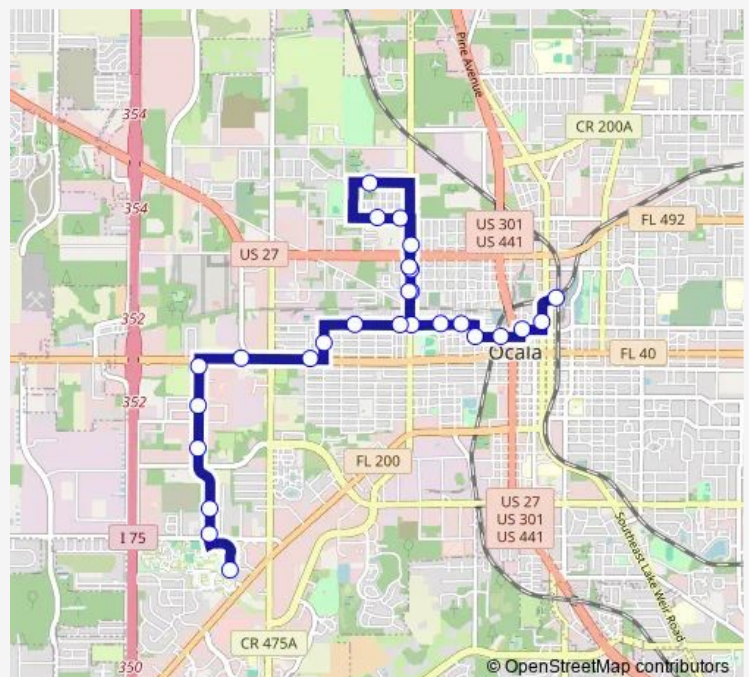

NW MLK Ave. & NW 9th St.

NW MLK Ave. & NW 12th St.

NW 14th St. & NW MLK Ave.

NW 4th St. & NW 18th Ct.

NW 17th Place & NW 20th Ave

NW MLK Ave. & NW 9th St.

NW MLK Ave. & NW 7th St.

NW 4th St. & NW MLK Ave.

NW 4th St. & NW 20th Ave.

NW 23rd Ave. & NW 1st St.

W Silver Springs Blvd. & SW 24th Ave.

W Silver Springs Blvd. & NW 30th Ave.

Route schedule

Ocala Union Station (Transfer Station) — College of Central Florida at Parking Lot #2 (East Campus)

Route info

Direction: Ocala Union Station (Transfer Station)

Stops: 27

Trip Duration: 0 hour 27 min

3 — Purple

SW 33rd Ave. & W Silver Springs Blvd.

SW 33rd Ave. & SW 5th St.

SW 33rd Ave. & SW 13th St.