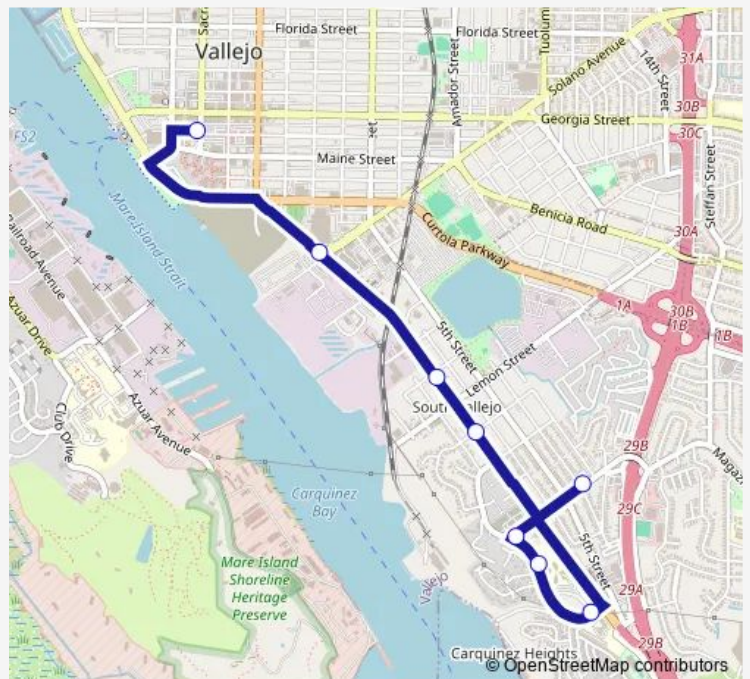

## Bus 3 South Vallejo

[Go to website](#)

**Direction**  
 Magazine & Sheridan — Vallejo Transit Center (Vtc)  
 8 stops  
[Open route schedule](#)

- Magazine & Sheridan
- Sandy Beach & Sonoma
- Porter & Adams
- Porter & Magazine (Norman King Commctr)
- Sonoma & Winchester
- Sonoma & Mclane
- Sonoma & Solano
- Vallejo Transit Center (Vtc)

Route schedule  
 Magazine & Sheridan — Vallejo Transit Center (Vtc)

Monday	07:27-19:57
Tuesday	07:27-19:57
Wednesday	07:27-19:57
Thursday	07:27-19:57
Friday	07:27-19:57
Saturday	08:57-17:57
Sunday	—

Route info  
 Direction: Magazine & Sheridan  
 Stops: 8  
 Trip Duration: 0 hour 13 min

3 — South Vallejo

**Direction**

Vallejo Transit Center (Vtc) — Magazine &amp; Sheridan

4 stops

[Open route schedule](#)

Vallejo Transit Center (Vtc)

Curtola Parkway &amp; Napa

Curtola Parkway &amp; Lemon (Curtola Park and Ride)

## Route info

Direction: Vallejo Transit Center (Vtc)

Stops: 4

Trip Duration: 0 hour 12 min

3 Bus time schedules and route maps are available in an offline PDF at busmaps.com. Use the busmaps.com website to see live bus times, train schedule or subway schedule, and step-by-step directions for all public transit in Martinez