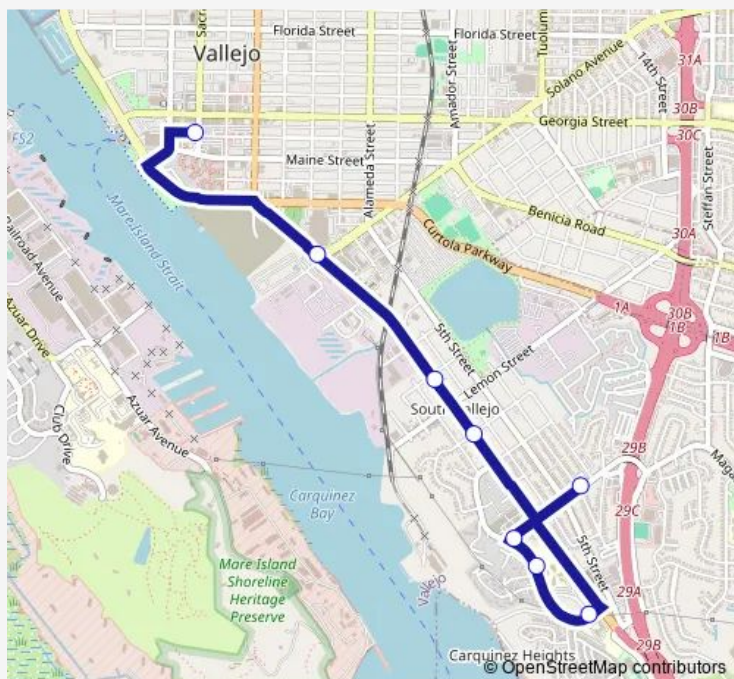

Bus 3 South Vallejo

[Go to website](#)

Direction

Magazine & Sheridan — Vallejo Transit Center (Vtc)

8 stops

[Open route schedule](#)

Magazine & Sheridan

Sandy Beach & Sonoma

Monday 07:27-19:57

Tuesday 07:27-19:57

Wednesday 07:27-19:57

Thursday 07:27-19:57

Friday 07:27-19:57

Saturday 08:57-17:57

Sunday —

Route info

Direction: Magazine & Sheridan

Stops: 8

Trip Duration: 0 hour 13 min

3 — South Vallejo

Direction

Vallejo Transit Center (Vtc) — Magazine & Sheridan

4 stops

[Open route schedule](#)

Vallejo Transit Center (Vtc)

Curtola Parkway & Napa

Curtola Parkway & Lemon (Curtola Park and Ride)

Magazine & Sheridan

Route schedule

Vallejo Transit Center (Vtc) — Magazine & Sheridan

Monday	07:45-19:45
Tuesday	07:45-19:45
Wednesday	07:45-19:45
Thursday	07:45-19:45
Friday	07:45-19:45
Saturday	08:45-17:45
Sunday	—