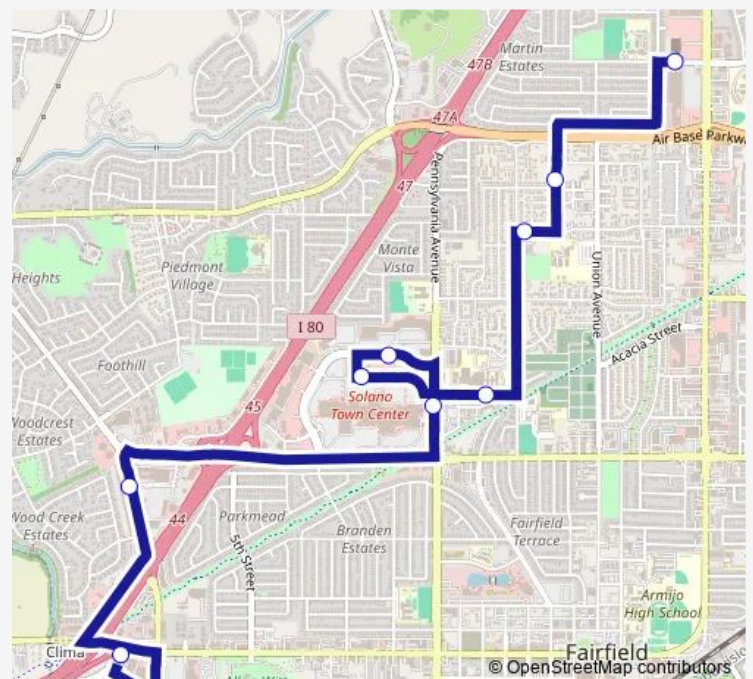

Pacific Ave and Fairfield Ave

Northbay Medical Center

Solano Town Center North Entrance

Solano Town Center

Pennsylvania Ave and B Gale Wilson Blvd

Oliver Rd and Holiday Lane

Fairfield Transportation Center

Route schedule

Fairfield Walmart — Fairfield Transportation Center

Monday 06:01-19:31

Tuesday 06:01-19:31

Wednesday 06:01-19:31

Thursday 06:01-19:31

Friday 06:01-19:31

Saturday 09:31-16:31

Sunday —

Route info

Direction: Fairfield Walmart

Stops: 9

Trip Duration: 0 hour 23 min

Direction

Fairfield Transportation Center — Fairfield Walmart

14 stops

[Open route schedule](#)

Fairfield Transportation Center

Raley'S

Gateway Blvd and Gateway Court

Gateway Blvd and Kaiser Medical

Solano Town Center

B Gale Wilson Boulevard and Dana Drive

Veterans Park - Fairfield Ave

Heath Dr and Breton Dr