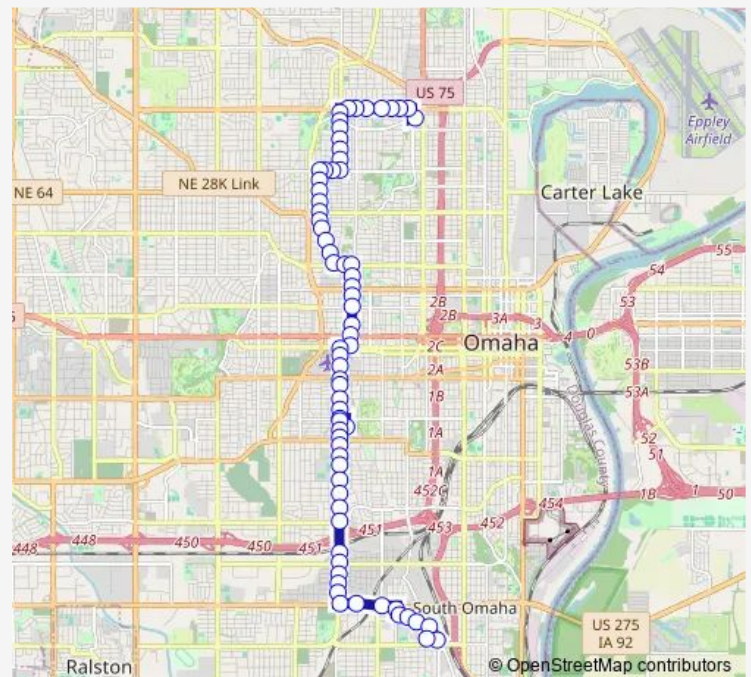

45th & Maple Nw

### Route schedule

22 & Cuming St Nw — Metro College TC Bay 3

Monday 05:08-06:08

Tuesday 05:08-06:08

Wednesday 05:08-06:08

Thursday 05:08-06:08

Friday 05:08-06:08

Saturday 06:09-06:39

### Route info

Direction: 22 & Cuming St Nw

Stops: 69

Trip Duration: 0 hour 44 min

45th & Miami Nw

45th & Lake Nw

45th & Grant Nw

Military Ave & Burdette Sw

Military Ave & Decatur Nw

Military Ave & Seward Nw

Military Ave & Hamilton Nw

Hamilton & 41st Sw

Hamilton & 40th Sw

40th & Nicholas Nw

40th & Cuming Nw

40th & Burt Sw