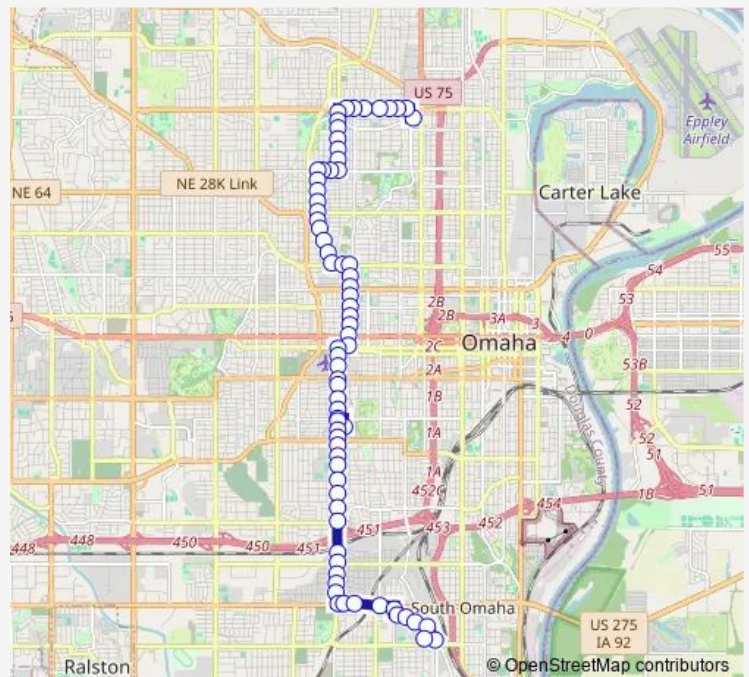

33rd & Babe Gomez Ave Ne

33rd & L St Se

36th & L St Ne

39th St & L St Ne

40th & L St Ne

42nd & K St Se

42nd & I St Se

42nd & Hillsdale Ave Se

42nd & Dayton Se

42nd & F St Se

42nd & D St Se

42nd & Grover Se

42nd & Valley Se

42nd & Vinton Ne

42nd & Frederick Se

42nd & Bancroft Se

42nd & Arbor Ne

Route schedule

22 & Cuming St Nw — North Omaha TC Bay 3

Monday	06:20
Tuesday	06:20
Wednesday	06:20
Thursday	06:20
Friday	06:20
Saturday	06:20
Sunday	—

Route info

Direction: 22 & Cuming St Nw

Stops: 71

Trip Duration: 0 hour 50 min

42nd & Marinda Se

42nd & Frances Se

42nd & Center Se

42nd & (Center NE) Shirley Se

42nd & Hickory Se

42nd & Woolworth Ave Se