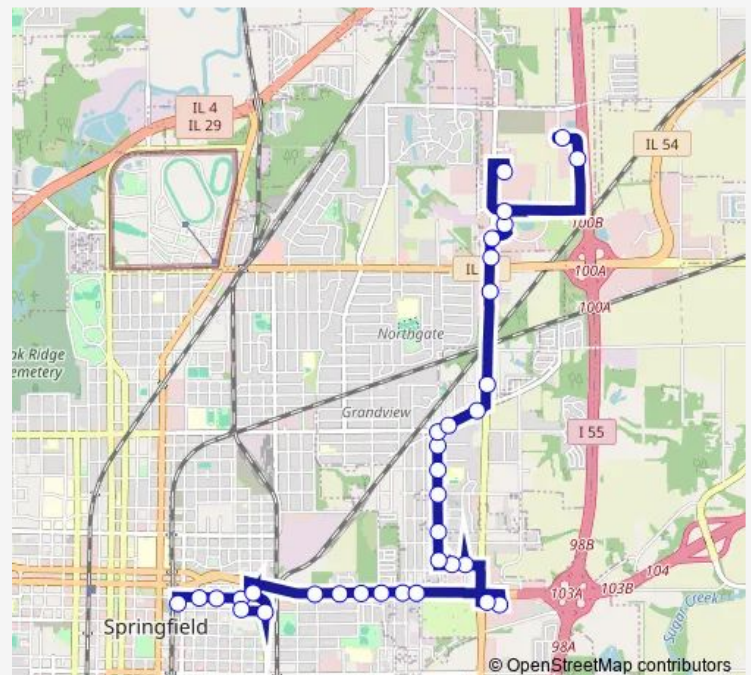

### Route schedule

Milton & Linden — Transfer Center Stop B

Monday	06:05
Tuesday	06:05
Wednesday	06:05
Thursday	06:05
Friday	06:05
Saturday	—
Sunday	—

### Route info

Direction: Milton & Linden

Stops: 31

Trip Duration: 0 hour 15 min

3 — Clear Lake / MTI / Grandview

Carpenter & 17th

Carpenter & 16th

Carpenter & 14th

## Direction

Transfer Center Stop B — Walmart Supercenter

34 stops

[Open route schedule](#)

Transfer Center Stop B

Washington & 12th/13th

Washington & 14th

Washington & 16th

## Route info

Direction: Transfer Center Stop B

Stops: 34

Trip Duration: 0 hour 27 min

Dirksen & Keys

Dirksen & Harrison

Dirksen & Sangamon

Dirksen & Northfield