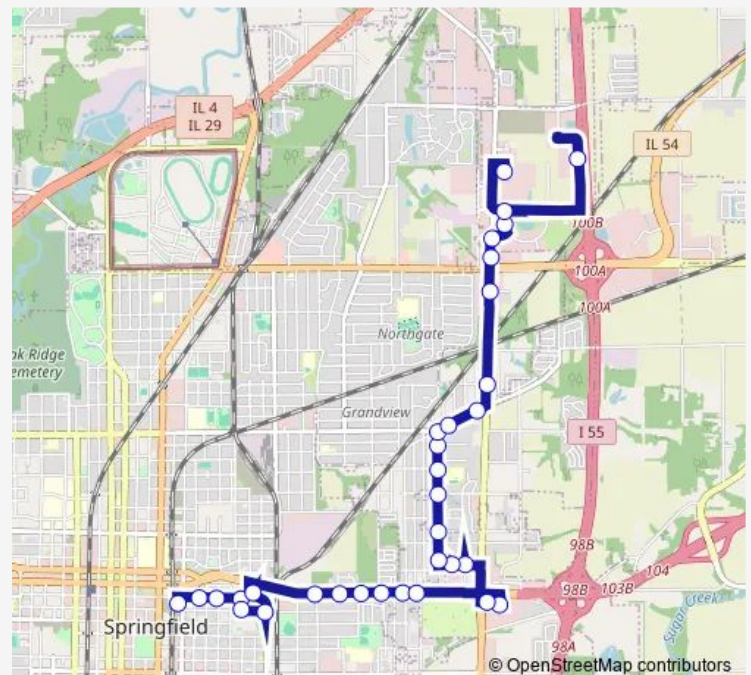

19th & Moffat

Route schedule

Milton & Linden — Transfer Center Stop B

Monday 06:05

Tuesday 06:05

Wednesday 06:05

Thursday 06:05

Friday 06:05

Saturday —

Sunday —

Route info

Direction: Milton & Linden

Stops: 31

Trip Duration: 0 hour 15 min

3 — Clear Lake / MTI / Grandview

Carpenter & 17th

Carpenter & 17th

Route schedule

Walmart Supercenter — Transfer Center Stop B

Monday 06:30-22:30

Tuesday 06:30-22:30

Wednesday 06:30-22:30

Thursday 06:30-22:30

Friday 06:30-22:30

Saturday 06:30-17:30

Sunday —

Route info

Direction: Walmart Supercenter

Stops: 34

Trip Duration: 0 hour 20 min

Carpenter & 16th

Carpenter & 14th