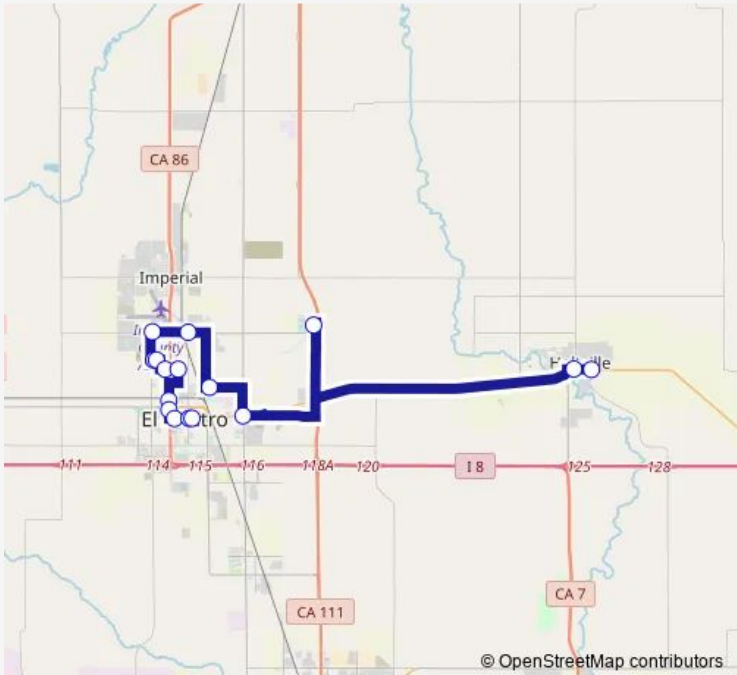

[Go to website](#)

Direction
 5th Street/Figueroa Avenue — State Street/7th Street
 16 stops
[Open route schedule](#)

- 5th Street/Figueroa Avenue
- 5th Street/Holt Road
- Imperial Valley College
- Evan Hewes/Dogwood Road
- Villa Road/Oak Road
- Aten Road/Clark Road
- Aten Road/La Brucherie Road
- La Brucherie Road/Cruikshank Drive
- Cruikshank Drive/Western Avenue
- Bradshaw Road/Imperial Avenue
- 12th Street/Bradshaw Avenue
- Imperial Avenue/Euclid Avenue
- Imperial Avenue/Commercial Avenue
- State Street/14th Street
- State Street/8th Street
- State Street/7th Street

Route schedule
 5th Street/Figueroa Avenue — State Street/7th Street

| | |
|-----------|-------------|
| Monday | 07:11-18:40 |
| Tuesday | 07:11-18:40 |
| Wednesday | 07:11-18:40 |
| Thursday | 07:11-18:40 |
| Friday | 07:11-18:40 |
| Saturday | 07:10-18:40 |
| Sunday | — |

Route info
 Direction: 5th Street/Figueroa Avenue
 Stops: 16
 Trip Duration: 1 hour 0 min

Direction

State Street/7th Street — 5th Street/Figueroa Avenue

13 stops

[Open route schedule](#)

State Street/7th Street

State Street/14th Street

Imperial Avenue/Commercial Avenue

Imperial Avenue/Euclid Avenue

12th Street/El Dorado Avenue

Imperial Avenue/Bradshaw Road

Bradshaw Road/La Brucherie Road

La Brucherie Road/Aten Road