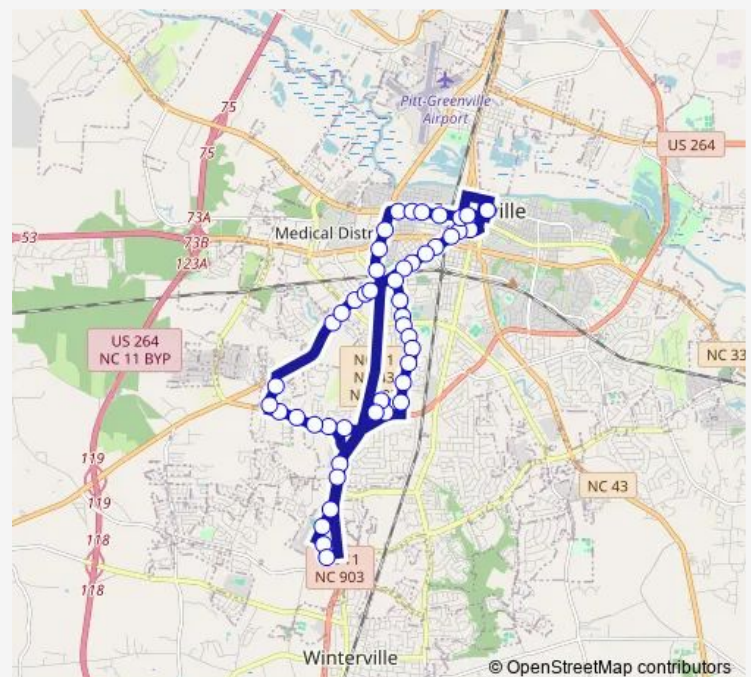

### Direction

Reade St @ Transfer Point — Reade St @ Transfer Point

47 stops

[Open route schedule](#)

Reade St @ Transfer Point

Reade Cr @ Sheppard Memorial Library

Dickinson Ave @ Pitt St

Dickinson Ave @ 9th St

Hooker Rd @ Sedgefield Dr (Hooker Villa Apartments )

Hooker Rd @ Wal-Mart

St Andrews St @ American Legion

Dexter St @ E S C

Bismarck St @ Golden Corral

S Memorial Dr @ Westhaven Rd (Sears | Westhaven Rd )

### Route schedule

Reade St @ Transfer Point — Reade St @ Transfer Point

Monday 06:25-18:25

Tuesday 06:25-18:25

Wednesday 06:25-18:25

Thursday 06:25-18:25

Friday 06:25-18:25

Saturday —

### Route info

Direction: Reade St @ Transfer Point

Stops: 47

Trip Duration: 0 hour 55 min

3 — Route 3

S Memorial Dr @ Regency Blvd (Food Lion | Pizza Inn )

Reedy Branch Rd @ Patton Cir (Taco Bell )

Reedy Branch Rd @ Tice Rd