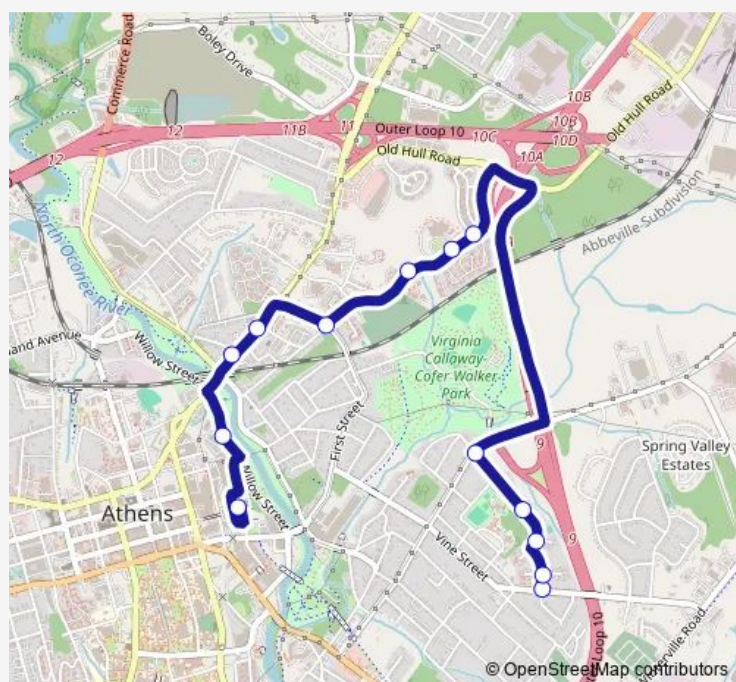

### Route schedule

Nellie B and Cone Drive Ib — Multimodal Transportation Center

Monday	05:59-17:59
Tuesday	05:59-17:59
Wednesday	05:59-17:59
Thursday	05:59-17:59
Friday	05:59-17:59
Saturday	—
Sunday	—

### Route info

Direction: Nellie B and Cone Drive Ib

Stops: 13

Trip Duration: 0 hour 12 min

3 — East Athens - North Side