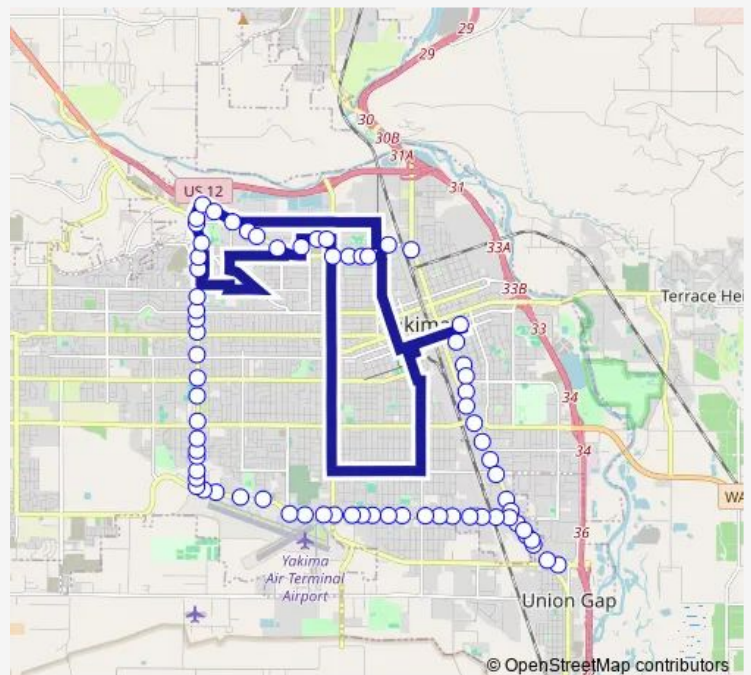

Mead / 10th Ave

Mead / Pleasant

Mead / 12th Ave

Route schedule

Transit Center — 5TH Ave. / Lincoln

Monday —

Tuesday —

Wednesday —

Thursday —

Friday —

Saturday 13:15-17:15

Sunday —

Route info

Direction: Transit Center

Stops: 81

Trip Duration: 0 hour 40 min

3 — Mead / Fruitvale

Mead / 14th Ave

16th AVE / Mead

16th AVE / Logan

16th AVE / Viola

16th AVE / Prasch

16th Ave. / NOB Hill

16th / Arlington

16th AVE / Tieton

16th AVE / Tieton

16th AVE / Bell

16th / Chestnut

16th AVE / Belmont

16th AVE and Summitview Ave

16th AVE / Folsom

16th AVE / Lincoln