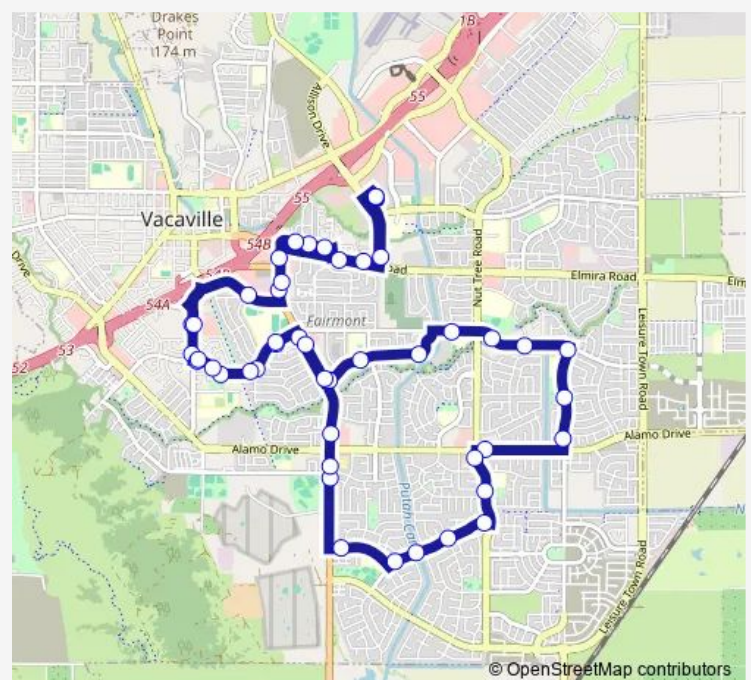

Marshall Rd. at Davis St.

Marshall Rd. at Padan Park

Marshall Rd. at Bowline Dr.

Will C. Wood High School

Peabody Rd. at Marshall Rd.

Beelard Dr. at Peabody Rd.

Beelard Dr. at Tulare Dr.

Beelard Dr. at Beelard Park

Marshall Rd. at Hidden Creek Apartments

Marshall Rd. at Nut Tree Rd. (Nelson Park)

Marshall Rd. at Dumbarton Dr.

Route schedule

Vacaville Transportation Center — Vacaville Transportation Center

Monday	07:30-15:45
Tuesday	07:30-15:45
Wednesday	07:30-15:45
Thursday	07:30-15:45
Friday	07:30-15:45
Saturday	—
Sunday	—

Route info

Direction: Vacaville Transportation Center

Stops: 46

Trip Duration: 0 hour 50 min

3 — Route 3

Vanden Rd. at Marshall Rd.

Vanden Rd. at Bluebird Dr.

Vanden Rd. at Harvest Dr.

Alamo Dr. at Nut Tree Rd. (7 Flags)

Nut Tree Rd. at Alamo Dr.

Nut Tree Rd. at Needham Dr.

Youngsdale Dr. at Nut Tree Rd.

Youngsdale Dr. at Ruby Dr.

Youngsdale Dr. at Marna Dr.

Youngsdale Dr. at Morning Glory Dr.