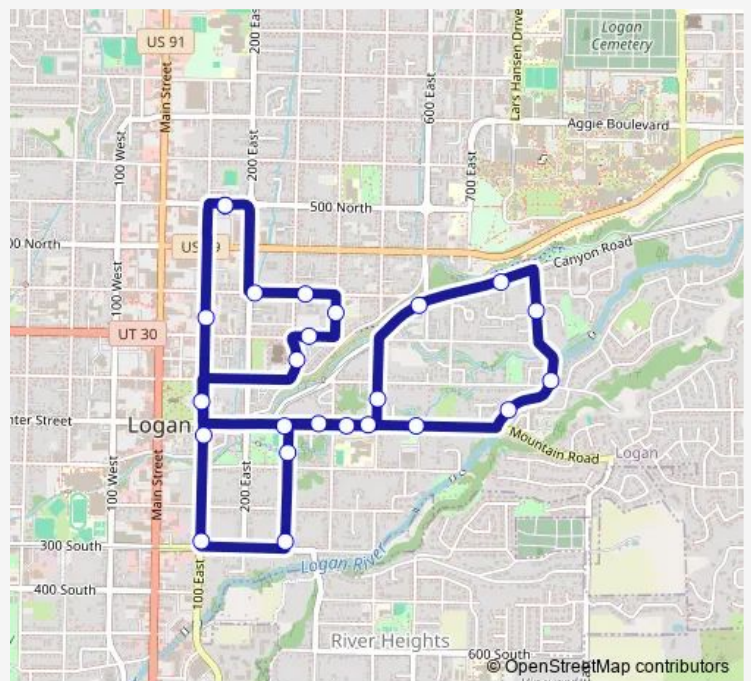

280 South 300 East

290 South 100 East

Route schedule

150 East 500 North - Route 3 — 150 East 500 North - Route 8 (800)

Monday	20:30
Tuesday	20:30
Wednesday	20:30
Thursday	20:30
Friday	20:30
Saturday	10:05-18:00
Sunday	—

Route info

Direction: 150 East 500 North - Route 3

Stops: 24

Trip Duration: 0 hour 25 min

3 — Route 03

10 South 100 East

240 North 100 East

150 East 500 North - Route 8 (800)

Direction

150 East 500 North - Route 3 — 150 East 500 North - Route 3

24 stops

[Open route schedule](#)

150 East 500 North - Route 3

202 East 300 North

320 East 300 North

255 North 400 East

Wednesday 06:05-20:00

Thursday 06:05-20:00

Friday 06:05-20:00

Saturday —

Sunday —

Route info

Direction: 150 East 500 North - Route 3

Stops: 24