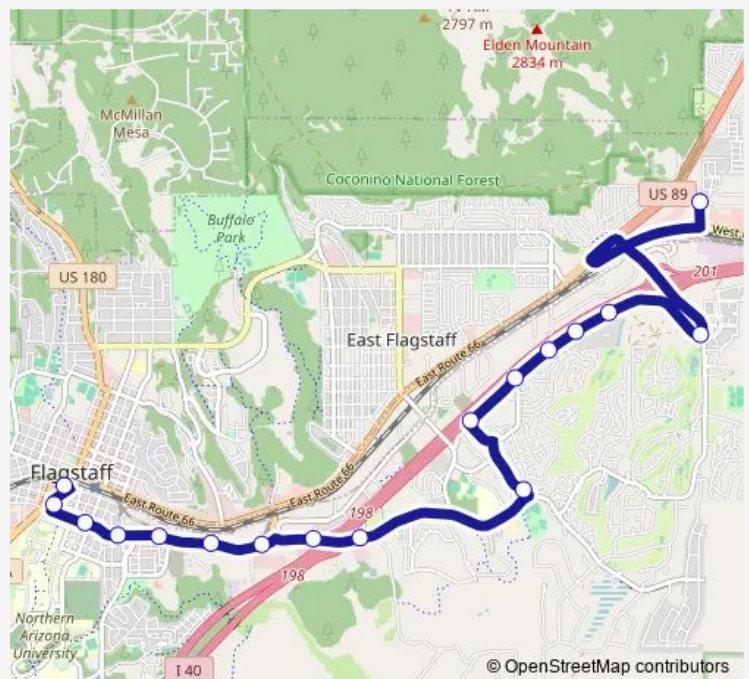

### Direction

Flagstaff Mall Connection Ctr — Downtown Connection Center

17 stops

[Open route schedule](#)

Flagstaff Mall Connection Ctr

Soliere / Country Club

Soliere (Timberline) Wb

Soliere (Butterfield) Wb

### Route schedule

Flagstaff Mall Connection Ctr — Downtown Connection Center

Monday 06:15-21:45

Tuesday 06:15-21:45

Wednesday 06:15-21:45

Thursday 06:15-21:45

Friday 06:15-21:45

Saturday 06:45-19:45

### Route info

Direction: Flagstaff Mall Connection Ctr

Stops: 17

Trip Duration: 0 hour 21 min

## Direction

Downtown Connection Center — Flagstaff Mall Connection Ctr

17 stops

[Open route schedule](#)

Downtown Connection Center

Butler / San Francisco Eb

Butler / Elden Eb

Butler / Cambridge