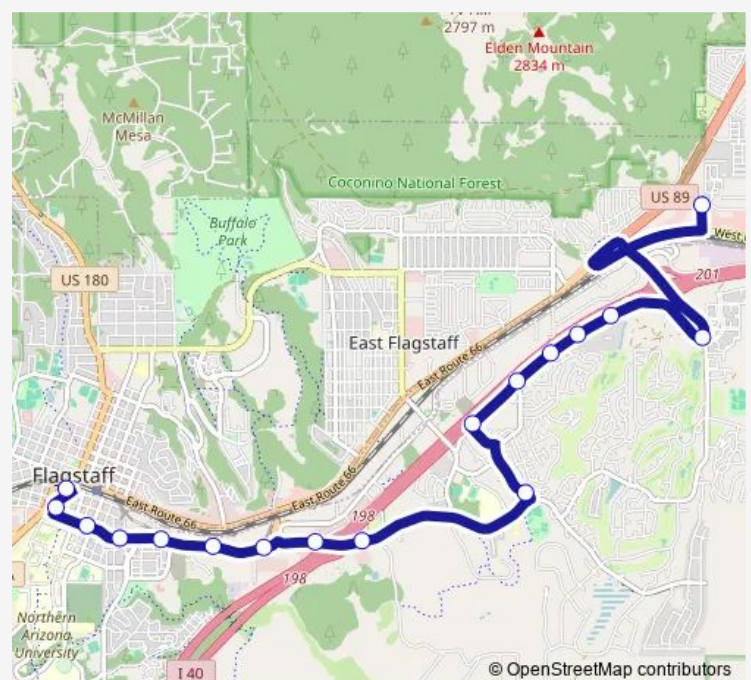

Flagstaff Mall Connection Ctr — Downtown Connection Center

Monday 06:15-21:45

Tuesday 06:15-21:45

Wednesday 06:15-21:45

Thursday 06:15-21:45

Friday 06:15-21:45

Saturday 06:45-19:45

Sunday 06:45-19:45

Route info

Direction: Flagstaff Mall Connection Ctr

Stops: 17

Trip Duration: 0 hour 21 min

3 — Route 03 - Green

Direction

Downtown Connection Center — Flagstaff Mall Connection Ctr

17 stops

[Open route schedule](#)

Downtown Connection Center

Butler / San Francisco Eb

Butler / Elden Eb

Butler / Cambridge

Butler (Marathon)

Butler (Napa)

Butler (Filiberto's)

Route 66 / Country Club

Flagstaff Mall Connection Ctr

Route schedule

Downtown Connection Center — Flagstaff Mall Connection Ctr

Monday 06:45-22:15

Tuesday 06:45-22:15

Wednesday 06:45-22:15

Thursday 06:45-22:15