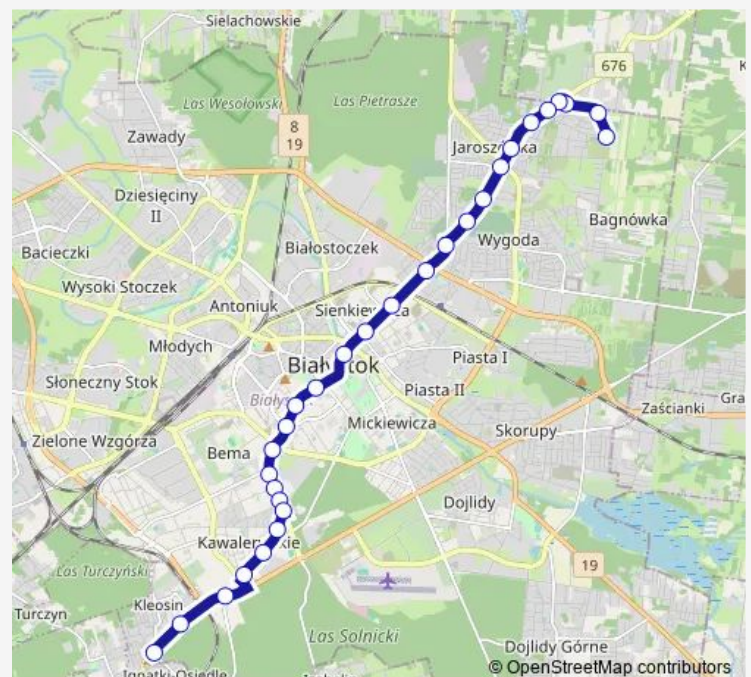

Direction

Kleosin/Pętla(743) — Niemeńska/Wiślana(263)

29 stops

[Open route schedule](#)

Kleosin/Pętla(743)

Zambrowska/Politechnika(744)

Wiadukt/PKP Stadion(146)

Ciołkowskiego/Filipowicza(108)

Kawaleryjska/Zapiecek(147)

Kawaleryjska/Bazar(C)(148)

Kawaleryjska/Uniwersytet Muzyczny(149)

Wiejska/UWB(528)

Wiejska/Politechnika(529)

Wiejska/Pogodna(535)

Kaczorowskiego/Zwierzyniecka(530)

Kaczorowskiego/Waszyngtona(221)

Kaczorowskiego/Opera Podlaska(222)

Legionowa/Szkoła(181)

Sienkiewicza/Rynek Kościuszki(416)

Sienkiewicza/Rzeka Biała (417)

Sienkiewicza/Komenda Woj. Policji(418)

Sienkiewicza/Ryska(419)

Wasilkowska/Traugutta(521)

Raginisa/Wysockiego(406)

Raginisa/Cmentarz Farny(396)

Route schedule

Kleosin/Pętla(743) — Niemeńska/Wiślana(263)

Monday 04:03-22:48

Tuesday 04:03-22:48

Wednesday 04:03-22:48

Thursday 04:03-22:48

Friday 04:03-22:48

Saturday 04:25-22:17

Sunday 04:50-22:36

Route info

Direction: Kleosin/Pętla(743)

Stops: 29

Trip Duration: 0 hour 41 min