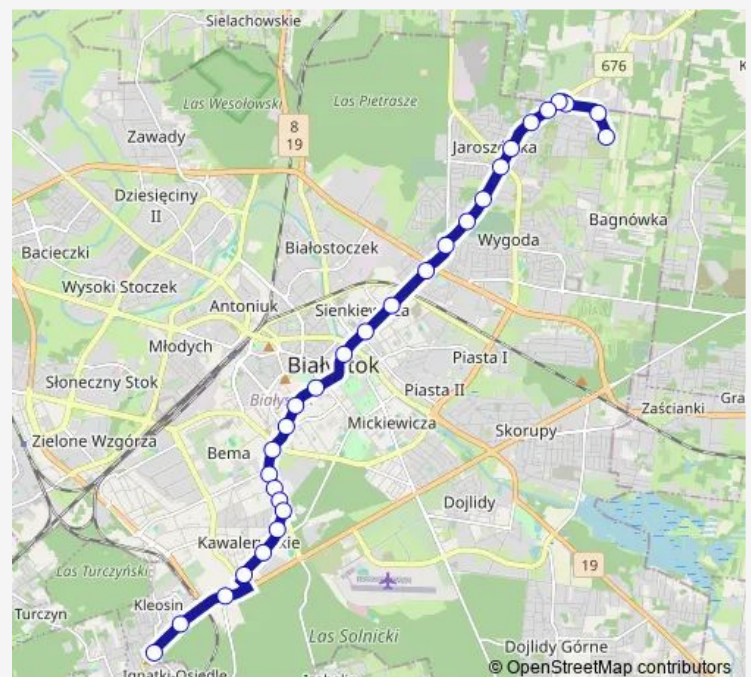

Friday 04:03-22:48

Saturday 04:25-22:17

Sunday 04:50-22:36

Route info

Direction: Kleosin/Pętla(743)

Stops: 29

Trip Duration: 0 hour 38 min

Raginisa/Trawiasta(397)

Wednesday 04:40-22:55

Thursday 04:40-22:55

Friday 04:40-22:55

Saturday 05:04-22:58

Sunday 05:27-22:43

Route info

Direction: Niemeńska/Wiślana(263)

Stops: 29