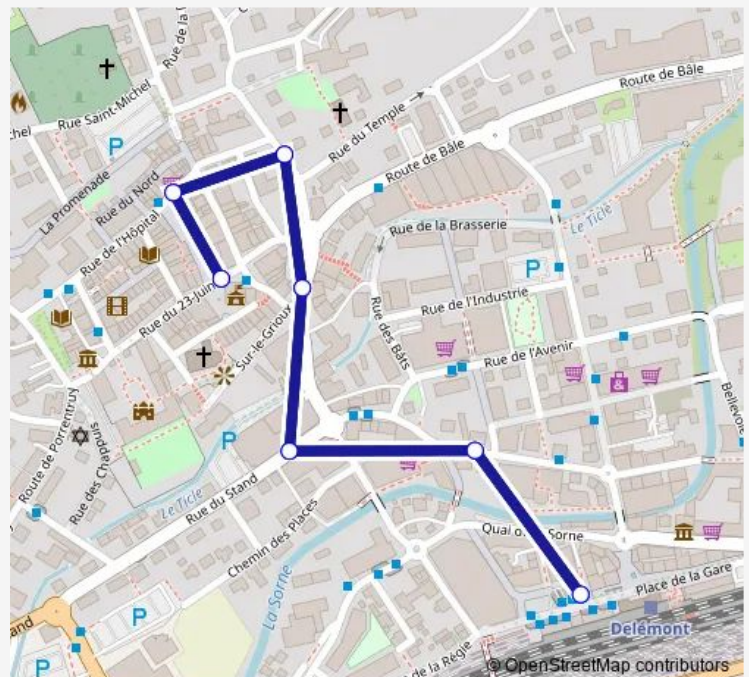

Monday 07:37-17:57

Tuesday 07:37-17:57

Wednesday 07:37-17:57

Thursday 07:37-17:57

Friday 07:37-17:57

Saturday 07:37-17:57

Sunday —

Route info

Direction: Delémont, Vieille Ville

Stops: 8

Trip Duration: 0 hour 8 min

Direction

Delémont, gare — Delémont, Hôtel de Ville

7 stops

[Open route schedule](#)

Delémont, gare

Monday 07:32-17:52

Tuesday 07:32-17:52

Wednesday 07:32-17:52

Thursday 07:32-17:52

Friday 07:32-17:52

Saturday 07:32-17:52

Sunday —

Route info

Direction: Delémont, gare

Stops: 7

Trip Duration: 0 hour 4 min

3 Bus time schedules and route maps are available in an offline PDF at busmaps.com. Use the busmaps.com website to see live bus times, train schedule or subway schedule, and step-by-step directions for all public transit in Delemont