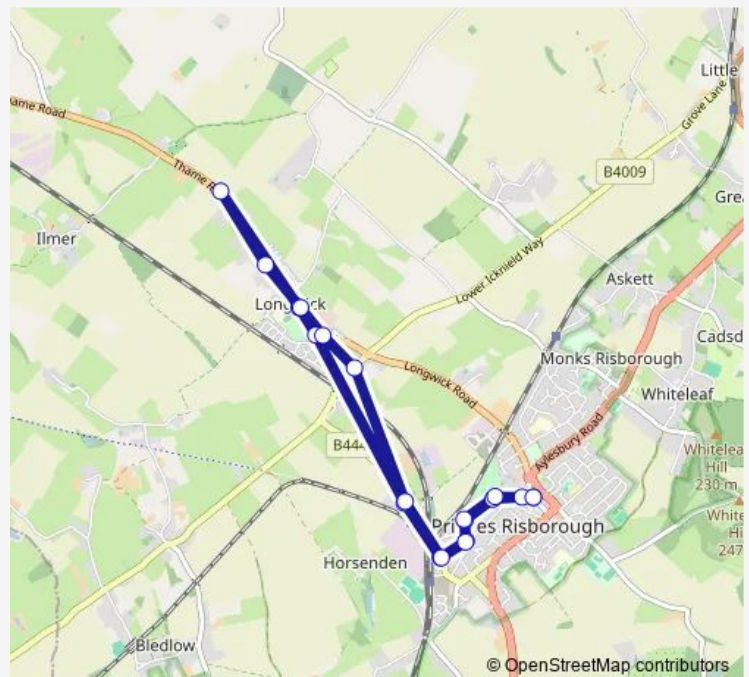

### Route schedule

Market Square — Market Square

Monday	10:15-16:20
Tuesday	10:15-16:20
Wednesday	10:15-13:10
Thursday	10:15-16:20
Friday	10:15-16:20
Saturday	10:15-13:10
Sunday	—

### Route info

Direction: Market Square

Stops: 20

Trip Duration: 0 hour 24 min

3 — Princes Risborough - Longwick - Princes Risborough

3 Bus time schedules and route maps are available in an offline PDF at [busmaps.com](https://busmaps.com). Use the [busmaps.com](https://busmaps.com) website to see live bus times, train schedule or subway schedule, and step-by-step directions for all public transit in Princes Risborough