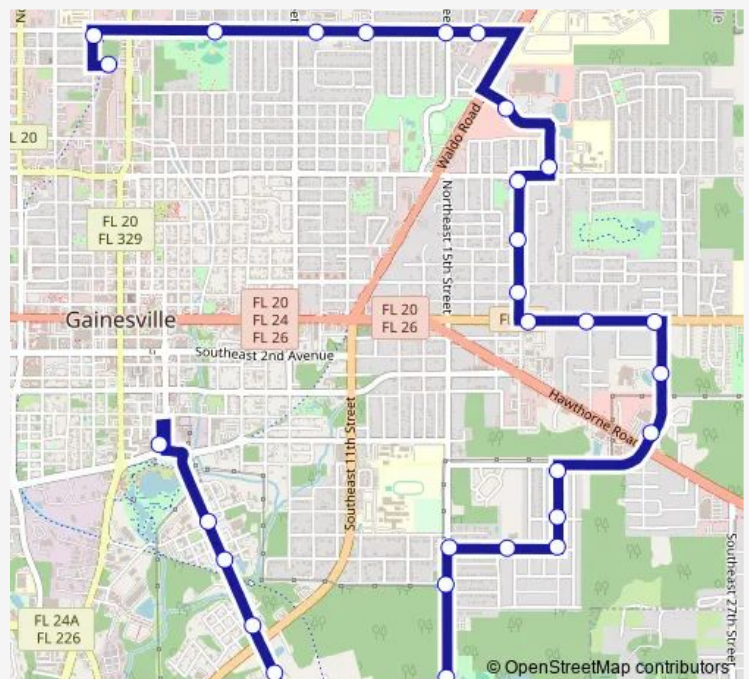

Alachua County School Board Administration Annex

Eastbound University Avenue @ SE 21st Street

Eastbound University Avenue @ SE 24th Street

Health Department

SE 24th Street at Hawthorne Road

Lincoln Estates

Lincoln Estates Neighborhood

Southbound SE 19th TER @ SE 12th Ave

Westbound SE 12th Avenue @ SE 18th Terrace

### Route schedule

N Main Post Office — Rosa Parks RTS Downtown Station

Monday 10:00-17:00

Tuesday 10:00-17:00

Wednesday 10:00-17:00

Thursday 10:00-17:00

Friday 10:00-17:00

Saturday —

### Route info

Direction: N Main Post Office

Stops: 31

Trip Duration: 0 hour 25 min

3 — Downtown Station To N Main Post Office

Lincoln Estates Neighborhood

Southbound SE 15th Street @ SE 14th Avenue

Mcperson Recreational Center